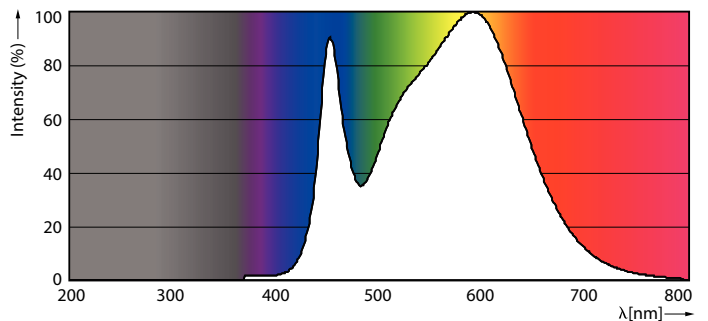

CorePro LED tube Universal T8

Controls and dimming

Dimmable	No

Mechanical and housing

Lamp Finish	Frosted
Bulb material	Glass
Product length	1200 mm
Bulb shape	Tube, double-ended

Approval and application

Energy Efficiency Class	E
Energy-saving product	Yes
Approval marks	TUV
Approval marks	RoHS compliance CE marking KEMA Keur certificate

Energy consumption kWh/1,000 hours	18 kWh
	403581

Product data

Full product code	871869680168000
Order product name	CorePro LEDtube UN 1200mm HO 18W840 T8
EAN/UPC – product	8718696801680
Order code	80168000
SAP numerator – quantity per pack	1
Numerator – packs per outer box	10
SAP material	929001869302
Net Weight (Piece)	0.270 kg

Dimensional drawing

Product	D1	D2	A1	A2	A3
CorePro LEDtube UN 1200mm HO 18W840 T8	27.9 mm	28 mm	1199.4 mm	1205.3 mm	1213.6 mm

Photometric data

18W G13