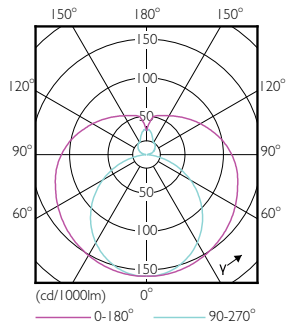

Mechanical and housing

Lamp Finish	Frosted
Bulb material	Glass
Product length	1200 mm
Bulb shape	Tube, double-ended

Approval and application

Energy Efficiency Class	E
Energy-saving product	Yes
Approval marks	TUV
Approval marks	RoHS compliance CE marking KEMA Keur certificate

Dimensional drawing

CorePro LEDtube UN 1200mm HO 18W840 T8

Product	D1	D2	A1	A2	A3
CorePro LEDtube UN 1200mm HO 18W840 T8	27.9 mm	28 mm	1199.4 mm	1205.3 mm	1213.6 mm

Photometric data

18W G13 840 4000K

18W G13

CorePro LED tube Universal T8

Photometric data

18W G13 830 3000K

Lifetime

18W G13

LEDtube COR SLR 18W 30K LifetimeVsTc-LED-LED

18W G13

LEDtube COR SLR 18W 30K LumenVsTc-LMP-LMP