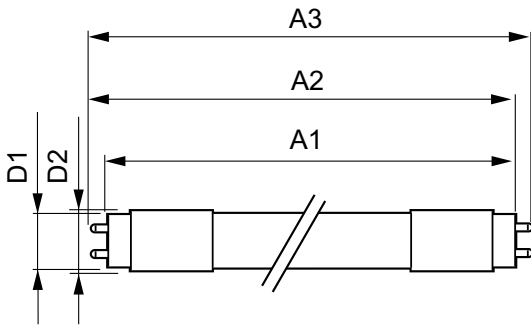

Mechanical and housing

Lamp Finish	Frosted
Bulb material	Glass
Product length	1200 mm
Bulb shape	Tube, double-ended

Approval and application

Energy Efficiency Class	E
Energy-saving product	Yes
Approval marks	TUV
Approval marks	RoHS compliance CE marking KEMA Keur certificate

Dimensional drawing

CorePro LEDtube UN 1200mm HO 18W840 T8

Product	D1	D2	A1	A2	A3
CorePro LEDtube UN 1200mm HO 18W840 T8	27.9 mm	28 mm	1199.4 mm	1205.3 mm	1213.6 mm

Photometric data

18W G13 840 4000K

18W G13