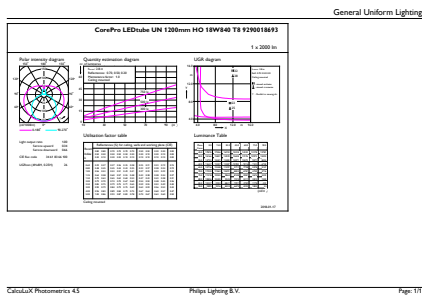

Mechanical and housing

Lamp Finish	Frosted
Bulb material	Glass
Product length	1200 mm
Bulb shape	Tube, double-ended

Approval and application

Energy Efficiency Class	E
Energy-saving product	Yes
Approval marks	TUV
Approval marks	RoHS compliance CE marking KEMA Keur certificate

Energy consumption kWh/1,000 hours	18 kWh
	403581

Product data

Full product code	871869680168000
Order product name	CorePro LEDtube UN 1200mm HO 18W840 T8
EAN/UPC – product	8718696801680
Order code	80168000
SAP numerator – quantity per pack	1
Numerator – packs per outer box	10
SAP material	929001869302
Net Weight (Piece)	0.270 kg

Dimensional drawing

CorePro LEDtube UN 1200mm HO 18W840 T8

Product	D1	D2	A1	A2	A3
CorePro LEDtube UN 1200mm HO 18W840 T8	27.9 mm	28 mm	1199.4 mm	1205.3 mm	1213.6 mm

Photometric data

18W G13 840 4000K

18W G13