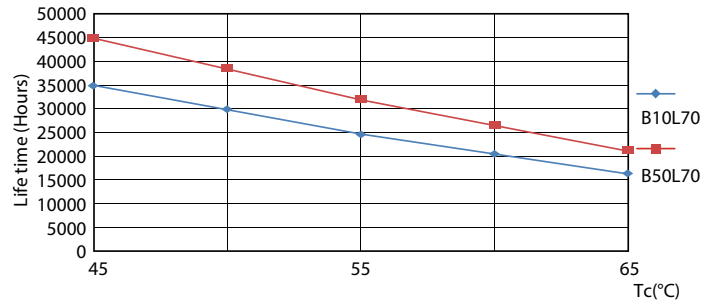

Product data

General information	
Cap base	G13 [Medium Bi-Pin Fluorescent]
EU RoHS compliant	Yes
Nominal lifetime (nom.)	30000 h
	Sphere

Light technical	
Colour Code	840 [CCT of 4,000 K]
Beam Angle (Nom)	240 °
Luminous flux (nom.)	2000 lm
Colour designation	Cool White (CW)
Correlated Colour Temperature (Nom)	4000 K
Luminous efficacy (rated) (nom.)	111 lm/W
Colour consistency	<6
Colour rendering index (nom.)	80
LLMF at end of nominal lifetime (nom.)	70 %

Mechanical and housing

Lamp Finish	Frosted
Bulb material	Glass
Product length	1200 mm
Bulb shape	Tube, double-ended

Approval and application

Energy Efficiency Class	E
Energy-saving product	Yes
Approval marks	TUV
Approval marks	RoHS compliance CE marking KEMA Keur certificate

CorePro LED tube Universal T8

Photometric data

18W G13 830 3000K

Lifetime

18W G13

LEDtube COR SLR 18W 30K LifetimeVsTc-LED-LED

18W G13

LEDtube COR SLR 18W 30K LumenVsTc-LMP-LMP