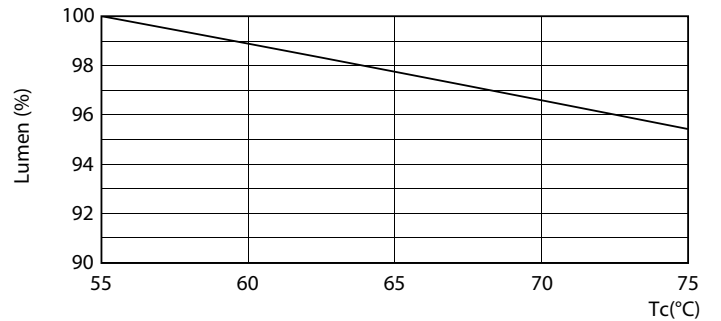

Product data

General information	
Cap base	G13 [Medium Bi-Pin Fluorescent]
EU RoHS compliant	Yes
Nominal lifetime (nom.)	30000 h
	Sphere

Light technical	
Colour Code	840 [CCT of 4,000 K]
Beam Angle (Nom)	240 °
Luminous flux (nom.)	2000 lm
Colour designation	Cool White (CW)
Correlated Colour Temperature (Nom)	4000 K
Luminous efficacy (rated) (nom.)	111 lm/W
Colour consistency	<6
Colour rendering index (nom.)	80
LLMF at end of nominal lifetime (nom.)	70 %

Mechanical and housing

Lamp Finish	Frosted
Bulb material	Glass
Product length	1200 mm
Bulb shape	Tube, double-ended

Approval and application

Energy Efficiency Class	E
Energy-saving product	Yes
Approval marks	TUV
Approval marks	RoHS compliance CE marking KEMA Keur certificate

CorePro LED tube Universal T8

Photometric data

18W G13 830 3000K

Lifetime

18W G13

LEDtube COR SLR 18W 30K LifetimeVsTc-LED-LED

18W G13

LEDtube COR SLR 18W 30K LumenVsTc-LMP-LMP