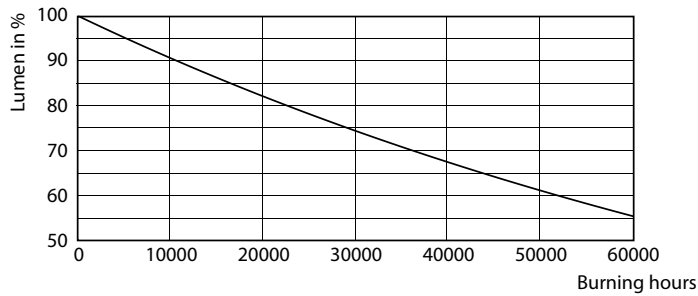

Product data

General information	
Cap base	G13 [Medium Bi-Pin Fluorescent]
EU RoHS compliant	Yes
Nominal lifetime (nom.)	30000 h
	Sphere

Light technical	
Colour Code	840 [CCT of 4,000 K]
Beam Angle (Nom)	240 °
Luminous flux (nom.)	2000 lm
Colour designation	Cool White (CW)
Correlated Colour Temperature (Nom)	4000 K
Luminous efficacy (rated) (nom.)	111 lm/W
Colour consistency	<6
Colour rendering index (nom.)	80
LLMF at end of nominal lifetime (nom.)	70 %

Mechanical and housing

Lamp Finish	Frosted
Bulb material	Glass
Product length	1200 mm
Bulb shape	Tube, double-ended

Approval and application

Energy Efficiency Class	E
Energy-saving product	Yes
Approval marks	TUV
Approval marks	RoHS compliance CE marking KEMA Keur certificate

CorePro LED tube Universal T8

Photometric data

18W G13 830 3000K

Lifetime

18W G13

LEDtube COR SLR 18W 30K LifetimeVsTc-LED-LED

18W G13

LEDtube COR SLR 18W 30K LumenVsTc-LMP-LMP