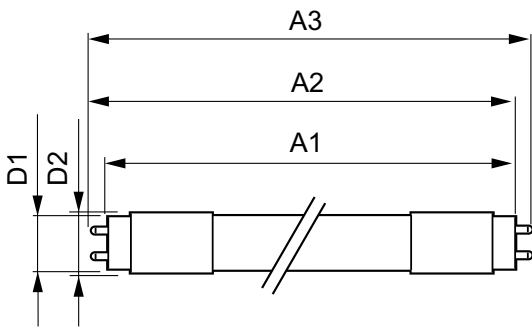

### Product data

General Information		Colour rendering index (CRI)	
Cap base	G13 [Medium Bi-Pin Fluorescent]		80
Nominal lifetime	50,000 h	LLMF at end of nominal lifetime (nom.)	70 %
Switching Cycle	50,000	Flickering value (PstLM)	1
Lighting Technology	LED	Stroboscopic effect	0.9
Flux measurement reference	Sphere	Photobiological safety according to EN 62471	RGO
CE mark	Yes	<b>Operating and Electrical</b>	
EU RoHS compliant	Yes	Line Frequency	50 to 60 Hz
<b>Light Technical</b>		Input frequency	50 to 60 Hz
Colour Code	830 [CCT of 3000K]	Power Consumption	23 W
Beam angle (nom.)	240 degree(s)	Lamp current (nom.)	130 mA
Luminous Flux	2,500 lm	Starting time (nom.)	0.5 s
Colour designation	White (WH)	Warm-up time to 60% light	0.5 s
Correlated Colour Temperature	3000 K	Power Factor (Fraction)	0.9
Luminous efficacy (rated) (nom.)	108.00 lm/W	Voltage (nom.)	220-240 V
Colour consistency	<6	LED alternative to fluorescent lamp power	58 W

# CorePro LED tube Universal T8

Temperature	
Ambient temperature range	-20°C to 45°C
T-Case maximum (nom.)	60 °C
Controls and Dimming	
Dimmable	No
Mechanical and Housing	
Lamp Finish	Frosted
Bulb material	Glass
Product length	1,500 mm
Bulb shape	Tube, double-ended
Approval and Application	
Energy Efficiency Class	F
Energy-saving product	Yes
Approval marks	RoHS compliance TUV CE marking KEMA Keur certificate

## Dimensional drawing

Product	D1	D2	A1	A2	A3
CorePro LEDtube UN 1500mm HO 23W830 T8	27.9 mm	28 mm	1,500 mm	1,505.9 mm	1,514.2 mm