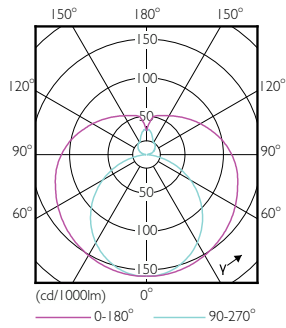

### Product data

General Information		Colour rendering index (CRI)	
Cap base	G13 [Medium Bi-Pin Fluorescent]		80
Nominal lifetime	50,000 h	LLMF at end of nominal lifetime (nom.)	70 %
Switching Cycle	50,000	Flickering value (PstLM)	1
Lighting Technology	LED	Stroboscopic effect	0.9
Flux measurement reference	Sphere	Photobiological safety according to EN 62471	RGO
CE mark	Yes	<b>Operating and Electrical</b>	
EU RoHS compliant	Yes	Line Frequency	50 to 60 Hz
<b>Light Technical</b>		Input frequency	50 to 60 Hz
Colour Code	830 [CCT of 3000K]	Power Consumption	23 W
Beam angle (nom.)	240 degree(s)	Lamp current (nom.)	130 mA
Luminous Flux	2,500 lm	Starting time (nom.)	0.5 s
Colour designation	White (WH)	Warm-up time to 60% light	0.5 s
Correlated Colour Temperature	3000 K	Power Factor (Fraction)	0.9
Luminous efficacy (rated) (nom.)	108.00 lm/W	Voltage (nom.)	220-240 V
Colour consistency	<6	LED alternative to fluorescent lamp power	58 W

## Dimensional drawing

Product	D1	D2	A1	A2	A3
CorePro LEDtube UN 1500mm HO 23W830 T8	27.9 mm	28 mm	1,500 mm	1,505.9 mm	1,514.2 mm

## Photometric data

Spectral Power Distribution Colour - CorePro LEDtube UN 1500mm HO 23W830 T8

General uniform lighting - CorePro LEDtube UN 1500mm HO 23W830 T8

## Photometric data

Light Distribution Diagram