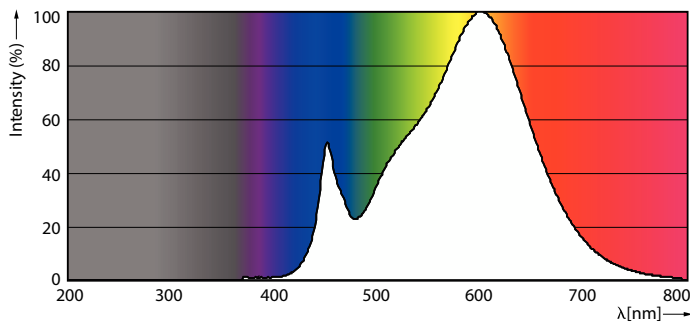

Photometric data

Spectral Power Distribution Colour - CorePro LEDtube UN 1500mm HO 23W830 T8