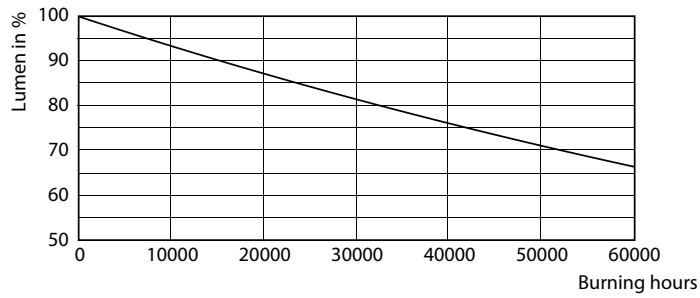

CorePro LED tube Universal T8

Lifetime

Lumen Maintenance Diagram - CorePro LEDtube UN 1500mm HO 23W830 T8