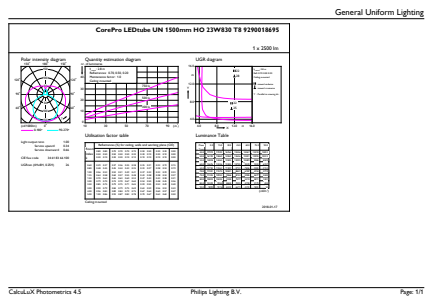

Photometric data

General uniform lighting - CorePro LEDtube UN 1500mm HO 23W830 T8