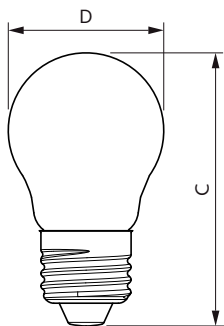

Product data

General Information		Lamp current (nom.)	
Cap base	E27 [E27]		50 mA
EU RoHS compliant	Yes	Wattage equivalent	60 W
Nominal lifetime (nom.)	15000 h	Starting time (nom.)	0.5 s
Switching cycle	20,000X	Warm-up time to 60% light (nom.)	0.5 s
	Sphere	Power factor (nom.)	0.55
		Voltage (Nom)	220-240 V
Light Technical		Temperature	
Colour Code	827 [CCT of 2,700 K]	T-Case maximum (nom.)	55 °C
Luminous flux (nom.)	806 lm		
Colour designation	Warm white (WW)	Controls and Dimming	
Correlated Colour Temperature (Nom)	2700 K	Dimmable	No
Luminous efficacy (rated) (nom.)	124.00 lm/W	Mechanical and Housing	
Colour consistency	<6	Lamp Finish	Clear
Colour rendering index (nom.)	80	Bulb shape	P45 [P 45mm]
LLMF at end of nominal lifetime (nom.)	70 %	Approval and Application	
Operating and Electrical		Energy Efficiency Class	E
Input frequency	50 to 60 Hz	Energy consumption kWh/1,000 hours	7 kWh
Power (Rated) (Nom)	6.5 W		

SAP numerator – quantity per pack	1
Numerator – packs per outer box	10
SAP material	929002029092
SAP net weight (piece)	0.012 kg

Dimensional drawing

Candle P45 60W 806lm 2700K E27 ND Clear

Product	D	C
CorePro LEDLusterND6.5-60W P45 E27827CLG	45 mm	78 mm