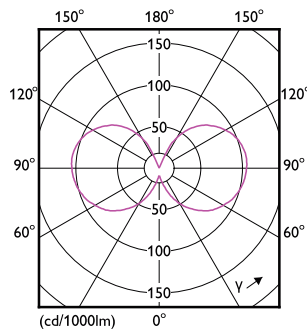

LEDbulb 6,5-60W E14 B35