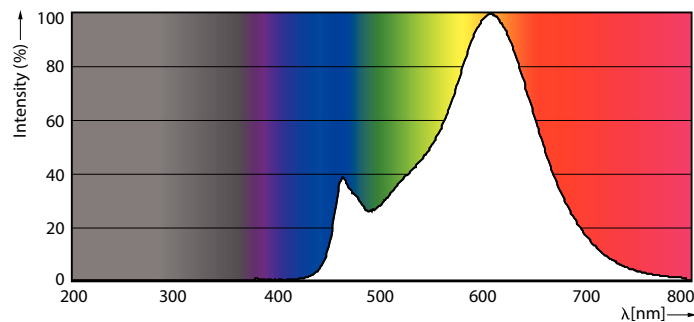

LEDbulb 6,5-60W E14 B35