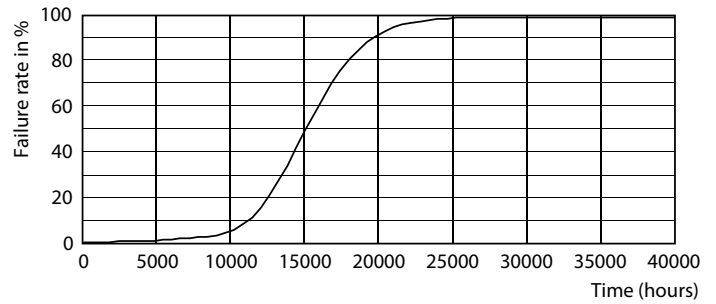

Classic filament LED candles and lustres

Lifetime

LEDbulb 6,5-60W E14 B35

LEDbulb 6,5-60W E14 B35