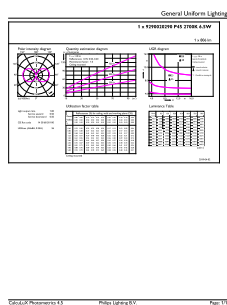

Photometric data

LEDluster E27 P45 827 CL