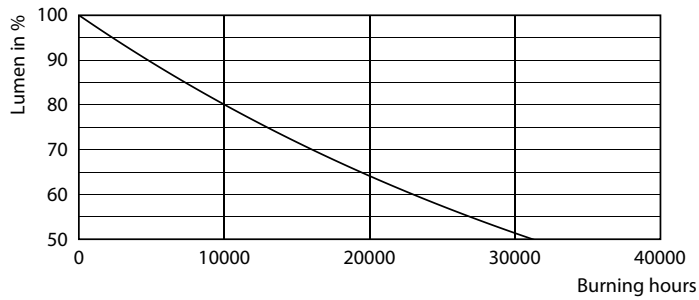

Product data

General Information		Lamp current (nom.)	
Cap base	E27 [E27]		50 mA
EU RoHS compliant	Yes	Wattage equivalent	60 W
Nominal lifetime (nom.)	15000 h	Starting time (nom.)	0.5 s
Switching cycle	20,000X	Warm-up time to 60% light (nom.)	0.5 s
	Sphere	Power factor (nom.)	0.55
		Voltage (Nom)	220-240 V
Light Technical		Temperature	
Colour Code	827 [CCT of 2,700 K]	T-Case maximum (nom.)	55 °C
Luminous flux (nom.)	806 lm		
Colour designation	Warm white (WW)	Controls and Dimming	
Correlated Colour Temperature (Nom)	2700 K	Dimmable	No
Luminous efficacy (rated) (nom.)	124.00 lm/W	Mechanical and Housing	
Colour consistency	<6	Lamp Finish	Clear
Colour rendering index (nom.)	80	Bulb shape	P45 [P 45mm]
LLMF at end of nominal lifetime (nom.)	70 %	Approval and Application	
Operating and Electrical		Energy Efficiency Class	E
Input frequency	50 to 60 Hz	Energy consumption kWh/1,000 hours	7 kWh
Power (Rated) (Nom)	6.5 W		

Photometric data

LEDluster E27 P45 827 CL

LEDbulb 6,5-60W E14 B35

LEDbulb 6,5-60W E14 B35

Classic filament LED candles and lustres

Lifetime

LEDbulb 6,5-60W E14 B35

LEDbulb 6,5-60W E14 B35