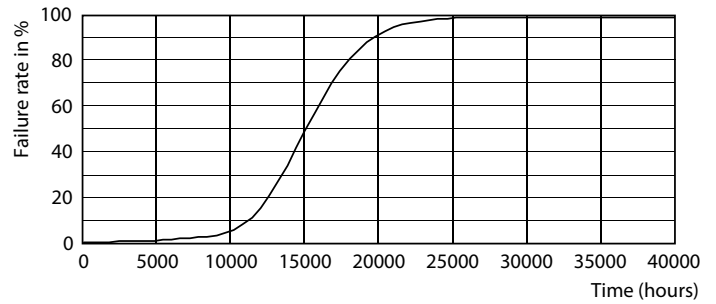

LEDbulb 6,5-60W E14 B35