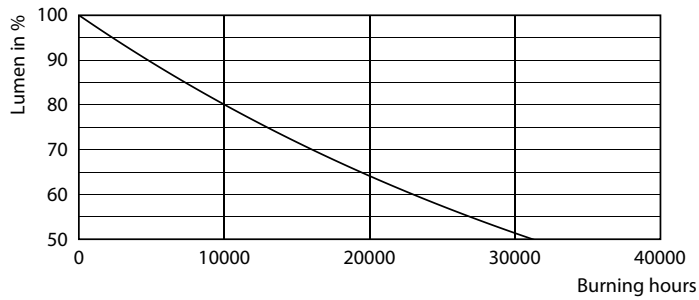

Classic filament LED candles and lustres

Lifetime

LEDbulb 6,5-60W E14 B35