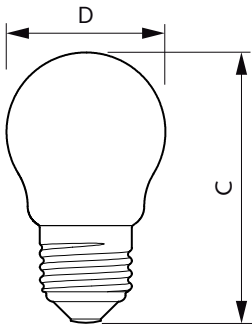

Product data

General Information	
Cap base	E27 [E27]
EU RoHS compliant	Yes
Nominal lifetime (nom.)	15000 h
Switching cycle	20,000X
	Sphere
Light Technical	
Colour Code	827 [CCT of 2,700 K]
Luminous flux (nom.)	806 lm
Colour designation	Warm white (WW)
Correlated Colour Temperature (Nom)	2700 K
Luminous efficacy (rated) (nom.)	124.00 lm/W
Colour consistency	<6
Colour rendering index (nom.)	80
LLMF at end of nominal lifetime (nom.)	70 %
Operating and Electrical	
Input frequency	50 to 60 Hz
Power (Rated) (Nom)	6.5 W

SAP numerator – quantity per pack	1
Numerator – packs per outer box	10
SAP material	929002029292
SAP net weight (piece)	0.012 kg

Dimensional drawing

Candle P45 60W 806lm 2700K E27 NDFrosted

Product	D	C
CorePro LEDLusterND6.5-60W P45 E27827FRG	45 mm	78 mm