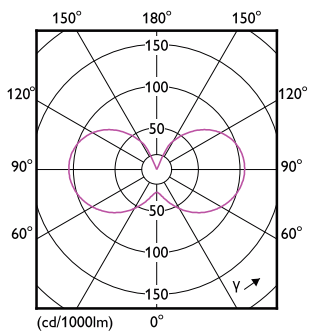

LEDbulb 6,5-60W E14 P45