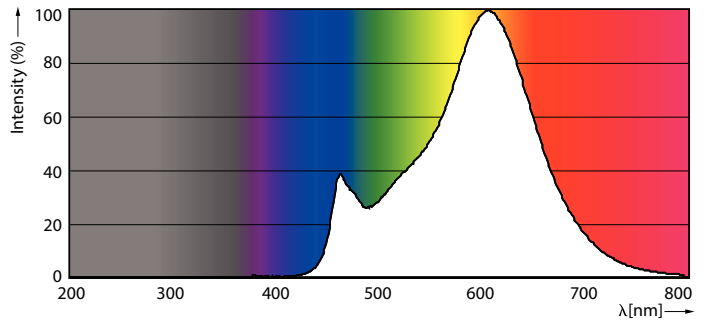

LEDbulb 6,5-60W E14 B35