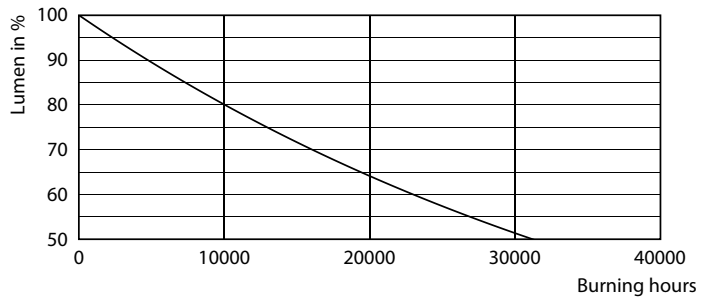

CorePro LEDspot LV

Lifetime

LEDspot Classic MR11 36D 2700K