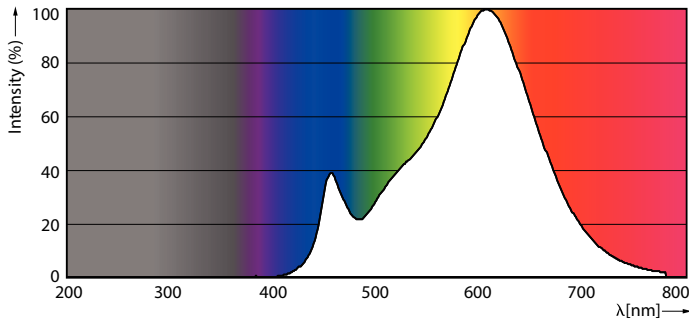

Photometric data

LEDspot Classic MR11 36D 2700K