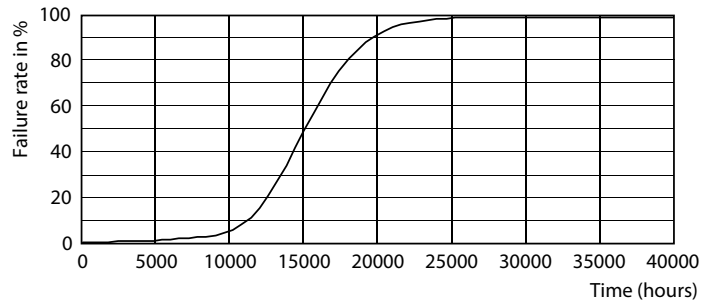

CorePro LEDspot LV

Lifetime

LEDspot Classic MR11 36D 2700K