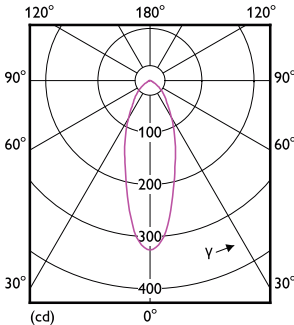

LEDspot Classic MR11 36D 2700K

Classic MR11 36D 2700K Page 11

LEDspot Classic MR11 36D 2700K