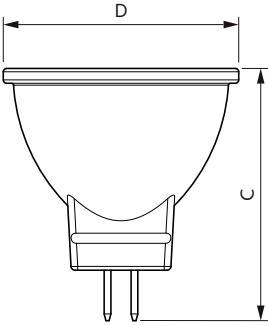

### Product data

General Information	
Cap base	GU4 [ GU4]
Nominal lifetime (nom.)	25000 h
Switching cycle	50000X
Technical type	2.3-20W
Light Technical	
Colour code	827 [ CCT of 2,700 K]
Beam Angle (Nom)	36 °
Luminous flux (nom.)	184 lm
Luminous intensity (nom.)	400 cd
Colour designation	Warm white (WW)
Correlated colour temperature (nom.)	2700 K
Luminous efficacy (rated) (nom.)	80.00 lm/W
Colour consistency	<6
Color rendering index (nom.)	80
LLMF at end of nominal lifetime (nom.)	70 %
Luminous Flux in 90° Cone (Rated)	184 lm
Operating and Electrical	
Power (Rated) (Nom)	2.3 W
Lamp current (nom.)	340 mA
Wattage equivalent	20 W

## Dimensional drawing

Classic MR11 2.5W-20W 184lm 36D 2700K

Product	D	C
CorePro LED spot 2.3-20W 827 MR11 36D	35.5 mm	39.5 mm