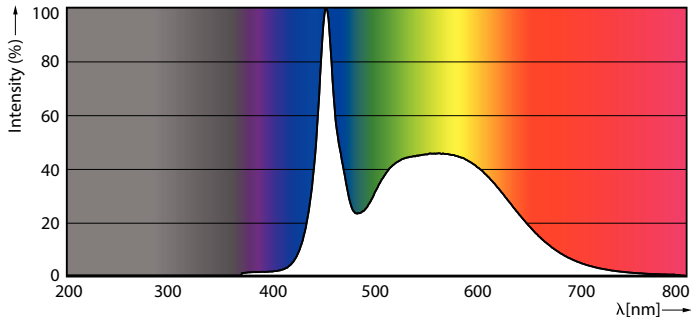

CorePro LED tube Universal T8

Photometric data

Spectral Power Distribution Colour - CorePro LEDtube UN 600mm HO 8W865 T8