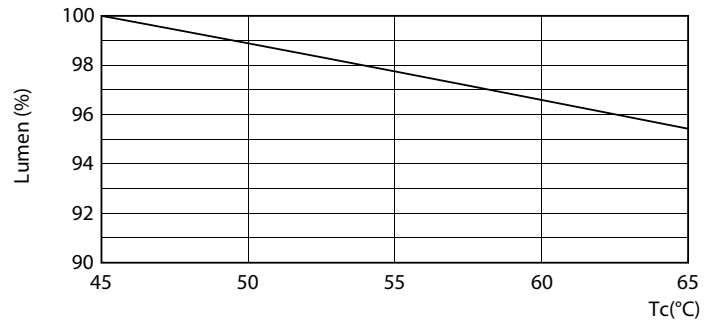

Lumen Maintenance Diagram