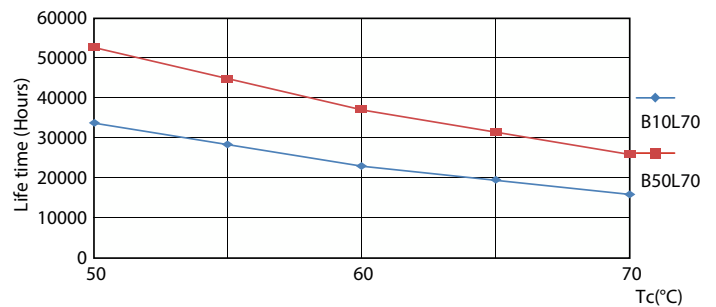

Life Expectancy Diagram - CorePro LEDtube UN 600mm HO 8W865 T8