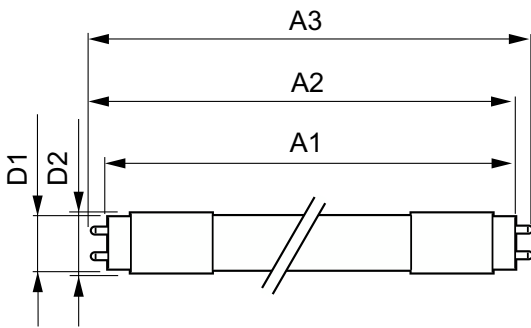

Product Data

Full EOC	871869978281800
Order product name	CorePro LEDtube UN 600mm HO 8W865 T8
Order code	78281800
SAP numerator – quantity per pack	1
Numerator – packs per outer box	10
Material no. (12 NC)	929002420002
Full product name	CorePro LEDtube UN 600mm HO 8W865 T8
EAN/UPC – Case	8718699782825
EAN/UPC – Product/Case	8718699782818

Dimensional drawing

Product	D1	D2	A1	A2	A3
CorePro LEDtube UN 600mm HO 8W865 T8	25.7 mm	28 mm	588.6 mm	595.7 mm	602.8 mm

Photometric data

Light Distribution Diagram

General uniform lighting – CorePro LEDtube UN 600mm HO 8W865 T8