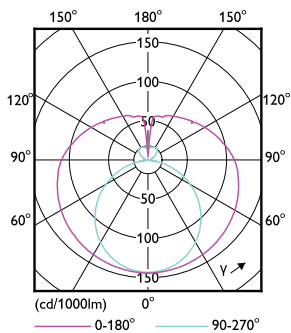

Product data

General Information		Colour rendering index (CRI)	
Cap base	G13 [Medium Bi-Pin Fluorescent]		80
Nominal lifetime	50,000 h	LLMF at end of nominal lifetime (nom.)	70 %
Switching Cycle	50,000	Flickering value (PstLM)	1
Lighting Technology	LED	Stroboscopic effect	0.9
Flux measurement reference	Sphere	Photobiological safety according to EN 62471	RGO
CE mark	Yes	Operating and Electrical	
EU RoHS compliant	Yes	Line Frequency	50 to 60 Hz
Light Technical		Input frequency	50 to 60 Hz
Colour Code	865 [CCT of 6500K]	Power Consumption	8 W
Beam angle (nom.)	240 degree(s)	Lamp current (nom.)	40 mA
Luminous Flux	900 lm	Starting time (nom.)	0.5 s
Colour designation	Cool Daylight	Warm-up time to 60% light	0.5 s
Correlated Colour Temperature	6500 K	Power Factor (Fraction)	0.9
Luminous efficacy (rated) (nom.)	112 lm/W	Voltage (nom.)	220-240 V
Colour consistency	<6	LED alternative to fluorescent lamp power	18 W

Dimensional drawing

Product	D1	D2	A1	A2	A3
CorePro LEDtube UN 600mm HO 8W865 T8	25.7 mm	28 mm	588.6 mm	595.7 mm	602.8 mm

Photometric data

Light Distribution Diagram

General uniform lighting – CorePro LEDtube UN 600mm HO 8W865 T8