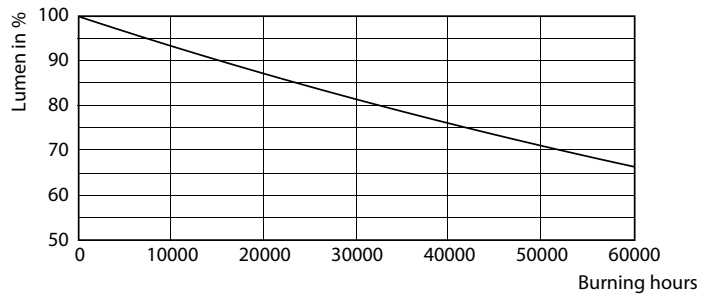

CorePro LED tube Universal T8

Lifetime

Lumen Maintenance Diagram - CorePro LEDtube UN 600mm HO 8W865 T8