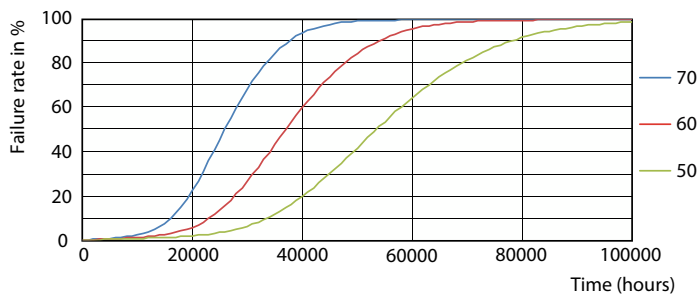

Product data

General Information		Colour rendering index (CRI)	
Cap base	G13 [Medium Bi-Pin Fluorescent]		80
Nominal lifetime	50,000 h	LLMF at end of nominal lifetime (nom.)	70 %
Switching Cycle	50,000	Flickering value (PstLM)	1
Lighting Technology	LED	Stroboscopic effect	0.9
Flux measurement reference	Sphere	Photobiological safety according to EN 62471	RGO
CE mark	Yes	Operating and Electrical	
EU RoHS compliant	Yes	Line Frequency	50 to 60 Hz
Light Technical		Input frequency	50 to 60 Hz
Colour Code	865 [CCT of 6500K]	Power Consumption	8 W
Beam angle (nom.)	240 degree(s)	Lamp current (nom.)	40 mA
Luminous Flux	900 lm	Starting time (nom.)	0.5 s
Colour designation	Cool Daylight	Warm-up time to 60% light	0.5 s
Correlated Colour Temperature	6500 K	Power Factor (Fraction)	0.9
Luminous efficacy (rated) (nom.)	112 lm/W	Voltage (nom.)	220-240 V
Colour consistency	<6	LED alternative to fluorescent lamp power	18 W

CorePro LED tube Universal T8

Photometric data

Spectral Power Distribution Colour - CorePro LEDtube UN 600mm HO 8W865 T8

Lifetime

Life Expectancy Diagram - CorePro LEDtube UN 600mm HO 8W865 T8

Lumen Maintenance Diagram