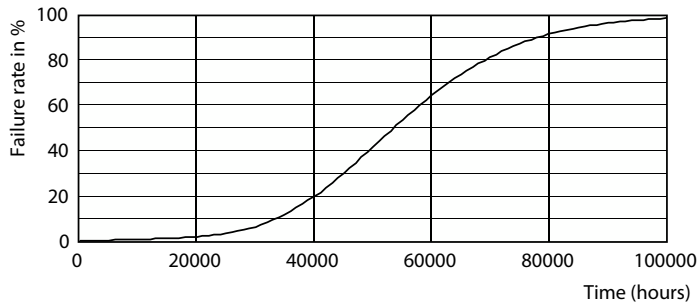

Lifetime

Life Expectancy Diagram - CorePro LEDtube UN 600mm HO 8W865 T8