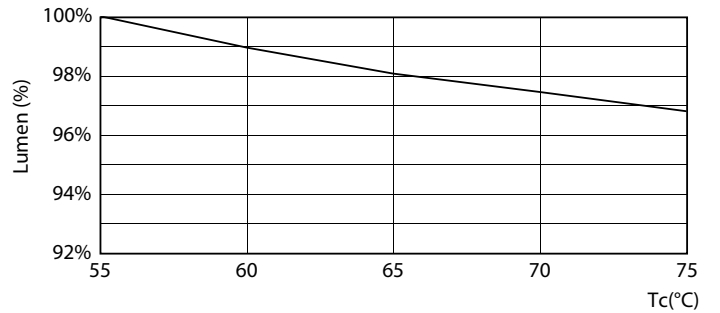

LEDtube MAS G3 20W 50K LumenVsTc-LMP

LEDtube MAS 1 26W 50K FailureRate-LED