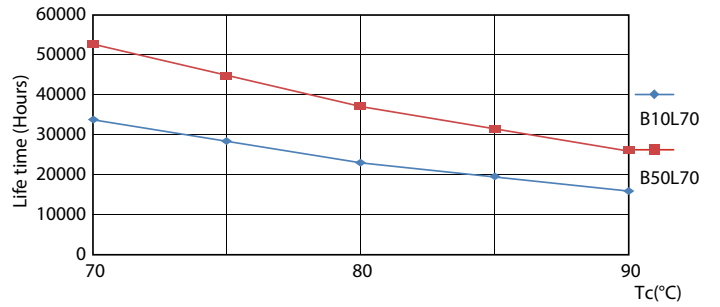

Product data

General Information		Operating and Electrical	
Cap base	G5 [G5]	Input frequency	50 to 60 Hz
EU RoHS compliant	Yes	Power (Rated) (Nom)	20 W
Nominal lifetime (nom.)	50000 h	Lamp current (nom.)	99 mA
Switching cycle	200,000X	Starting time (nom.)	0.5 s
	Sphere	Warm-up time to 60% light (nom.)	0.5 s
		Power factor (nom.)	0.92
		Voltage (Nom)	220-240 V
Light Technical		Temperature	
Colour Code	840 [CCT of 4,000 K]	T-ambient (max.)	45 °C
Beam Angle (Nom)	200 °	T-ambient (min.)	-20 °C
Luminous flux (nom.)	3000 lm	T storage (max.)	65 °C
Colour designation	Cool White (CW)	T storage (min.)	-40 °C
Correlated Colour Temperature (Nom)	4000 K	T-Case maximum (nom.)	75 °C
Luminous efficacy (rated) (nom.)	150.00 lm/W		
Colour consistency	<6		
Colour rendering index (nom.)	80		
LLMF at end of nominal lifetime (nom.)	70 %		

LEDtube MAS 8W G5 1000lm

MASTER LEDtube Mains T5

Photometric data

LEDtube MAS 20W G5 3000lm 840

Lifetime

LEDtube 50K-LED

LEDtube MAS 1 26W 50K LifetimeVsTc-LED

LEDtube MAS 1 26W 50K FailureRate-LED