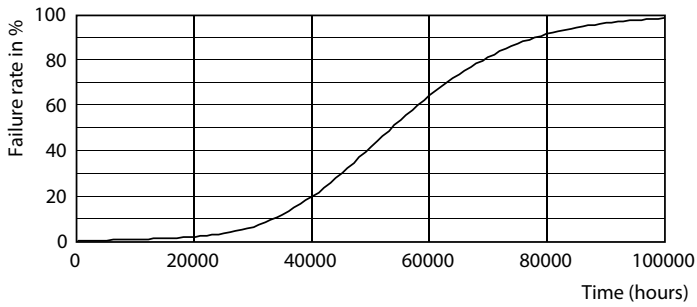

LEDtube MAS 8W G5 1000lm

MASTER LEDtube Mains T5

Photometric data

LEDtube MAS 20W G5 3000lm 840

Lifetime

LEDtube 50K-LED

LEDtube MAS 1 26W 50K LifetimeVsTc-LED

LEDtube MAS 1 26W 50K FailureRate-LED