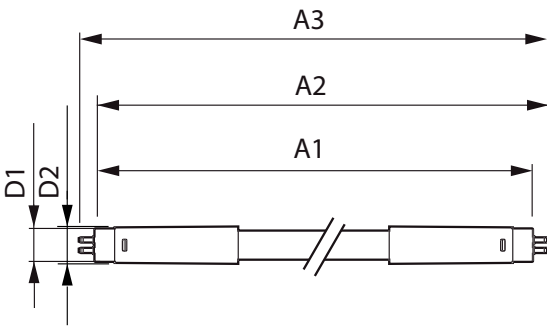

Product data

General Information		Operating and Electrical	
Cap base	G5 [G5]	Input frequency	50 to 60 Hz
EU RoHS compliant	Yes	Power (Rated) (Nom)	20 W
Nominal lifetime (nom.)	50000 h	Lamp current (nom.)	99 mA
Switching cycle	200,000X	Starting time (nom.)	0.5 s
	Sphere	Warm-up time to 60% light (nom.)	0.5 s
		Power factor (nom.)	0.92
		Voltage (Nom)	220-240 V
Light Technical		Temperature	
Colour Code	840 [CCT of 4,000 K]	T-ambient (max.)	45 °C
Beam Angle (Nom)	200 °	T-ambient (min.)	-20 °C
Luminous flux (nom.)	3000 lm	T storage (max.)	65 °C
Colour designation	Cool White (CW)	T storage (min.)	-40 °C
Correlated Colour Temperature (Nom)	4000 K	T-Case maximum (nom.)	75 °C
Luminous efficacy (rated) (nom.)	150.00 lm/W		
Colour consistency	<6		
Colour rendering index (nom.)	80		
LLMF at end of nominal lifetime (nom.)	70 %		

MASTER LEDtube Mains T5

Controls and Dimming

Dimmable	No
----------	----

Mechanical and Housing

Lamp Finish	Frosted
Bulb material	Glass
Product length	1500 mm
Bulb shape	Tube, double-ended

Approval and Application

Energy Efficiency Class	D
Energy-saving product	Yes
Approval marks	RoHS compliance CE marking KEMA Keur certificate

Energy consumption kWh/1,000 hours	20 kWh
	467355

Product Data

Full product code	871951433439700
Order product name	MASTER LEDtube 1500mm HE 20W 840 T5 EU
EAN/UPC – product	8719514334397
Order code	33439700
SAP numerator – quantity per pack	1
Numerator – packs per outer box	10
SAP material	929002421302
SAP net weight (piece)	0.176 kg

Dimensional drawing

MASTER LEDtube 1500mm HE 20W 840 T5 EU

Product	D1	D2	A1	A2	A3
MASTER LEDtube 1500mm HE 20W 840 T5 EU	15.8 mm	19 mm	1449 mm	1454.9 mm	1463.2 mm

Photometric data

LEDtube MAS 16,5W G5 2500lm 840