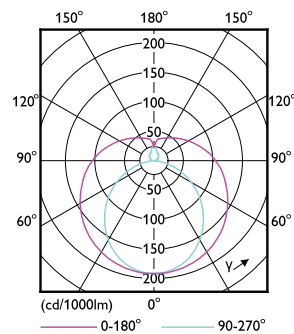

Product data

General Information		Operating and Electrical	
Cap base	G5 [G5]	Input frequency	50 to 60 Hz
EU RoHS compliant	Yes	Power (Rated) (Nom)	20 W
Nominal lifetime (nom.)	50000 h	Lamp current (nom.)	99 mA
Switching cycle	200,000X	Starting time (nom.)	0.5 s
	Sphere	Warm-up time to 60% light (nom.)	0.5 s
		Power factor (nom.)	0.92
		Voltage (Nom)	220-240 V
Light Technical		Temperature	
Colour Code	840 [CCT of 4,000 K]	T-ambient (max.)	45 °C
Beam Angle (Nom)	200 °	T-ambient (min.)	-20 °C
Luminous flux (nom.)	3000 lm	T storage (max.)	65 °C
Colour designation	Cool White (CW)	T storage (min.)	-40 °C
Correlated Colour Temperature (Nom)	4000 K	T-Case maximum (nom.)	75 °C
Luminous efficacy (rated) (nom.)	150.00 lm/W		
Colour consistency	<6		
Colour rendering index (nom.)	80		
LLMF at end of nominal lifetime (nom.)	70 %		

Dimensional drawing

MASTER LEDtube 1500mm HE 20W 840 T5 EU

Product	D1	D2	A1	A2	A3
MASTER LEDtube 1500mm HE 20W 840 T5 EU	15.8 mm	19 mm	1449 mm	1454.9 mm	1463.2 mm

Photometric data

LEDtube MAS 16,5W G5 2500lm 840

LEDtube MAS 8W G5 1000lm

MASTER LEDtube Mains T5

Photometric data

LEDtube MAS 20W G5 3000lm 840

Lifetime

LEDtube 50K-LED

LEDtube MAS 1 26W 50K LifetimeVsTc-LED

LEDtube MAS 1 26W 50K FailureRate-LED