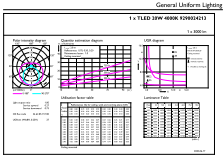

MASTER LEDtube Mains T5

Photometric data

LEDtube MAS 20W G5 3000lm 840