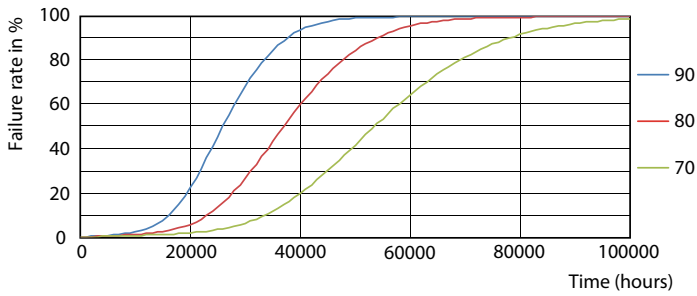

LEDtube MAS 8W G5 1000lm

MASTER LEDtube Mains T5

Photometric data

LEDtube MAS 20W G5 3000lm 840

Lifetime

LEDtube 50K-LED

LEDtube MAS 1 26W 50K LifetimeVsTc-LED

LEDtube MAS 1 26W 50K FailureRate-LED