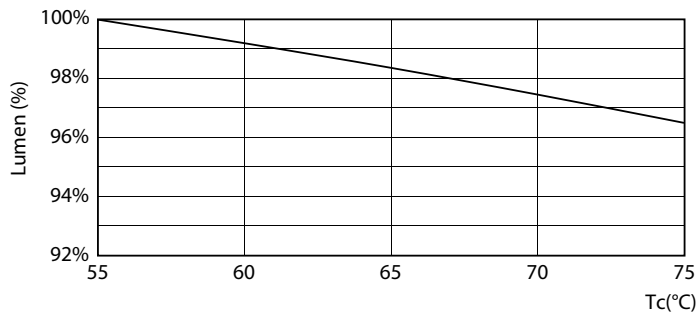

Product data

General Information	
Cap base	G5 [G5]
EU RoHS compliant	Yes
Nominal lifetime (nom.)	50000 h
Switching cycle	200,000X
Technical type	36-80W
	Sphere

Light Technical	
Colour Code	830 [CCT of 3,000 K]
Beam Angle (Nom)	200 °
Luminous flux (nom.)	5200 lm
Colour designation	White (WH)
Correlated Colour Temperature (Nom)	3000 K
Luminous efficacy (rated) (nom.)	144.00 lm/W
Colour consistency	<6
Colour rendering index (nom.)	80

Mechanical and Housing

Lamp Finish	Frosted
Bulb material	Glass
Product length	1500 mm
Bulb shape	Tube, double-ended

Approval and Application

Energy Efficiency Class	D
Energy-saving product	Yes
Approval marks	RoHS compliance TUV CE marking KEMA Keur certificate

LEDtube MAS 36W G5 5200lm

MASTER LEDtube Mains T5

Photometric data

LEDtube MAS 36W G5 5200lm 830

Lifetime

LEDtube 50K-LED

LEDtube 50K FailureRate-LED

LEDtube MAS 36W 50K LumenVsTc