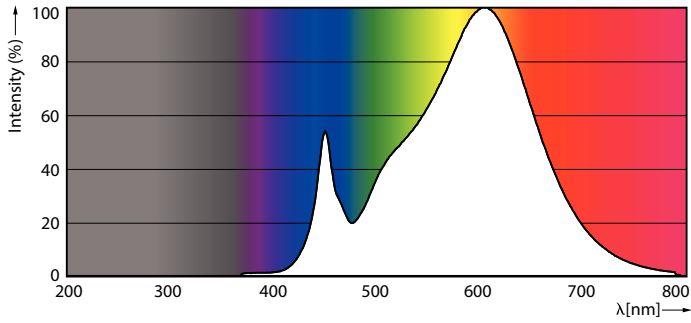

MASTER LEDtube Mains T5

Photometric data

LEDtube MAS 36W G5 5200lm 830