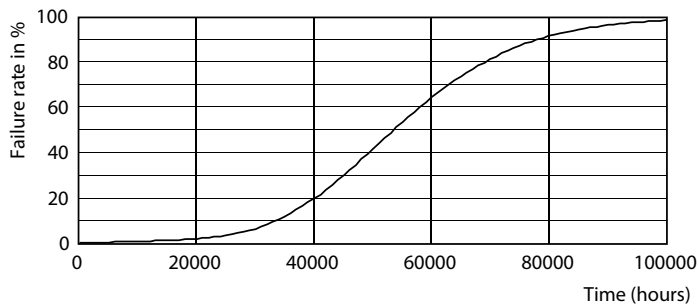

LEDtube MAS 36W G5 5200lm

MASTER LEDtube Mains T5

Photometric data

LEDtube MAS 36W G5 5200lm 830

Lifetime

LEDtube 50K-LED

LEDtube 50K FailureRate-LED

LEDtube MAS 36W 50K LumenVsTc