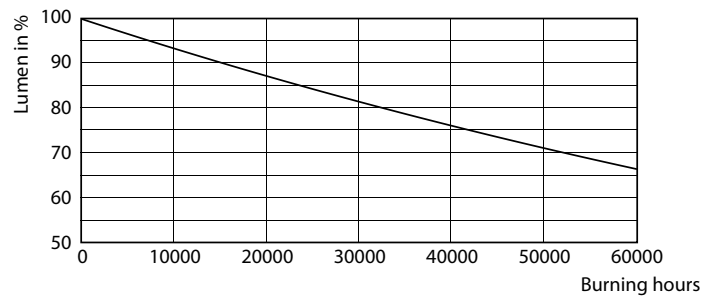

Product data

General Information	
Cap base	G5 [G5]
EU RoHS compliant	Yes
Nominal lifetime (nom.)	50000 h
Switching cycle	200,000X
Technical type	36-80W
	Sphere

Light Technical	
Colour Code	830 [CCT of 3,000 K]
Beam Angle (Nom)	200 °
Luminous flux (nom.)	5200 lm
Colour designation	White (WH)
Correlated Colour Temperature (Nom)	3000 K
Luminous efficacy (rated) (nom.)	144.00 lm/W
Colour consistency	<6
Colour rendering index (nom.)	80

LEDtube MAS 36W G5 5200lm

MASTER LEDtube Mains T5

Photometric data

LEDtube MAS 36W G5 5200lm 830

Lifetime

LEDtube 50K-LED

LEDtube 50K FailureRate-LED

LEDtube MAS 36W 50K LumenVsTc