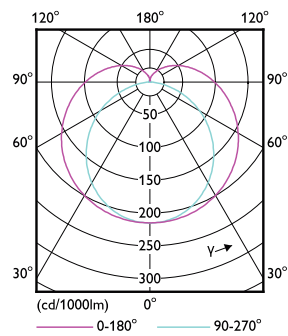

Product data

General Information	
Cap base	G5 [G5]
EU RoHS compliant	Yes
Nominal lifetime (nom.)	50000 h
Switching cycle	200,000X
Technical type	36-80W
	Sphere

Light Technical	
Colour Code	830 [CCT of 3,000 K]
Beam Angle (Nom)	200 °
Luminous flux (nom.)	5200 lm
Colour designation	White (WH)
Correlated Colour Temperature (Nom)	3000 K
Luminous efficacy (rated) (nom.)	144.00 lm/W
Colour consistency	<6
Colour rendering index (nom.)	80

Mechanical and Housing

Lamp Finish	Frosted
Bulb material	Glass
Product length	1500 mm
Bulb shape	Tube, double-ended

Approval and Application

Energy Efficiency Class	D
Energy-saving product	Yes
Approval marks	RoHS compliance TUV CE marking KEMA Keur certificate

Dimensional drawing

MASTER LEDtube 1500mm UO 36W 830 T5

Product	D1	D2	A1	A2	A3
MASTER LEDtube 1500mm UO 36W 830 T5	15.5 mm	18.8 mm	1449 mm	1456.1 mm	1463.2 mm

Photometric data

LEDtube MAS 36W G5 5200lm 830

LEDtube MAS 36W G5 5200lm

MASTER LEDtube Mains T5

Photometric data

LEDtube MAS 36W G5 5200lm 830

Lifetime

LEDtube 50K-LED

LEDtube 50K FailureRate-LED

LEDtube MAS 36W 50K LumenVsTc