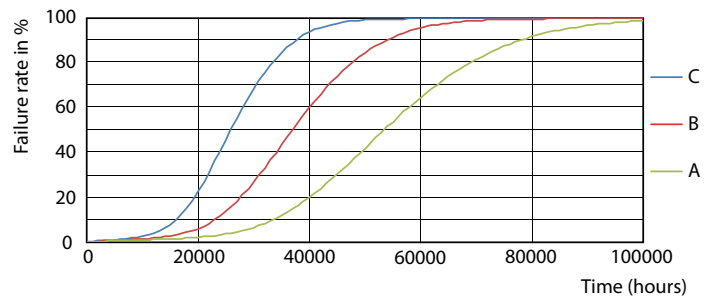

LEDtube MAS 36W G5 5200lm

MASTER LEDtube Mains T5

Photometric data

LEDtube MAS 36W G5 5200lm 830

Lifetime

LEDtube 50K-LED

LEDtube 50K FailureRate-LED

LEDtube MAS 36W 50K LumenVsTc