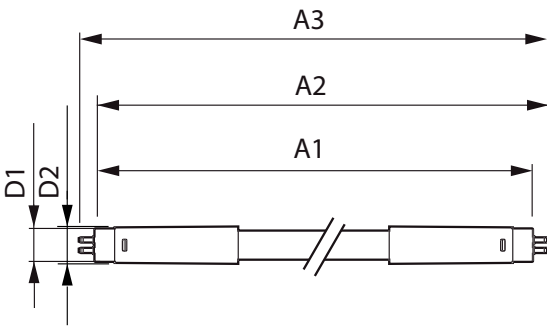

Product data

General Information	
Cap base	G5 [G5]
EU RoHS compliant	Yes
Nominal lifetime (nom.)	50000 h
Switching cycle	200,000X
Technical type	36-80W
	Sphere

Light Technical	
Colour Code	830 [CCT of 3,000 K]
Beam Angle (Nom)	200 °
Luminous flux (nom.)	5200 lm
Colour designation	White (WH)
Correlated Colour Temperature (Nom)	3000 K
Luminous efficacy (rated) (nom.)	144.00 lm/W
Colour consistency	<6
Colour rendering index (nom.)	80

Mechanical and Housing

Lamp Finish	Frosted
Bulb material	Glass
Product length	1500 mm
Bulb shape	Tube, double-ended

Approval and Application

Energy Efficiency Class	D
Energy-saving product	Yes
Approval marks	RoHS compliance TUV CE marking KEMA Keur certificate

Energy consumption kWh/1,000 hours	36 kWh
	403646

Product Data

Full product code	871951429050100
Order product name	MASTER LEDtube 1500mm UO 36W 830 T5
EAN/UPC – product	8719514290501
Order code	29050100
SAP numerator – quantity per pack	1
Numerator – packs per outer box	10
SAP material	929002474802
SAP net weight (piece)	0.196 kg

Dimensional drawing

MASTER LEDtube 1500mm UO 36W 830 T5

Product	D1	D2	A1	A2	A3
MASTER LEDtube 1500mm UO 36W 830 T5	15.5 mm	18.8 mm	1449 mm	1456.1 mm	1463.2 mm

Photometric data

LEDtube MAS 36W G5 5200lm 830