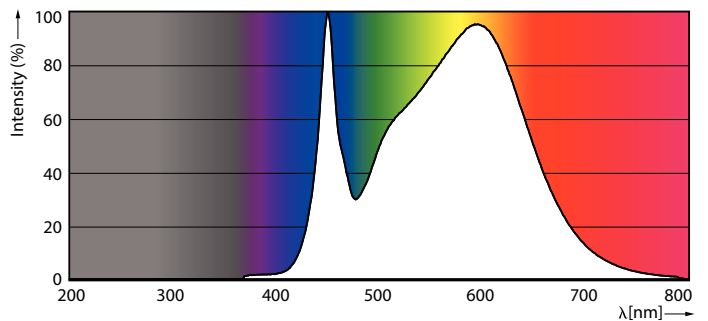

Product data

General Information		LLMF at end of nominal lifetime (nom.) 70 %	
Cap base	G5 [G5]		
EU RoHS compliant	Yes		
Nominal lifetime (nom.)	50000 h		
Switching cycle	200,000X		
Technical type	36-80W		
	Sphere		
Light Technical		Operating and Electrical	
Colour Code	840 [CCT of 4,000 K]	Input frequency	50 to 60 Hz
Beam Angle (Nom)	200 °	Power (Rated) (Nom)	36 W
Luminous flux (nom.)	5600 lm	Lamp current (nom.)	160 mA
Colour designation	Cool White (CW)	Starting time (nom.)	0.5 s
Correlated Colour Temperature (Nom)	4000 K	Warm-up time to 60% light (nom.)	0.5 s
Luminous efficacy (rated) (nom.)	155.00 lm/W	Power factor (nom.)	0.9
Colour consistency	<6	Voltage (Nom)	220-240 V
Colour rendering index (nom.)	80		
		Temperature	
		T-ambient (max.)	45 °C
		T-ambient (min.)	-20 °C
		T storage (max.)	65 °C
		T storage (min.)	-40 °C
		T-Case maximum (nom.)	75 °C

Dimensional drawing

MASTER LEDtube 1500mm UO 36W 840 T5

Product	D1	D2	A1	A2	A3
MASTER LEDtube 1500mm UO 36W 840 T5	15.5 mm	18.8 mm	1449 mm	1456.1 mm	1463.2 mm

Photometric data

LEDtube MAS 36W G5 5600lm 840