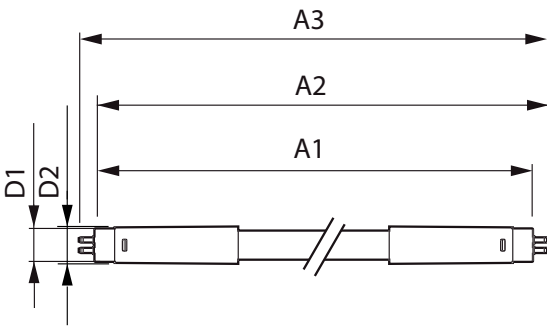

Product data

General Information		LLMF at end of nominal lifetime (nom.) 70 %	
Cap base	G5 [G5]		
EU RoHS compliant	Yes		
Nominal lifetime (nom.)	50000 h		
Switching cycle	200,000X		
Technical type	36-80W		
	Sphere		
Light Technical		Operating and Electrical	
Colour Code	840 [CCT of 4,000 K]	Input frequency	50 to 60 Hz
Beam Angle (Nom)	200 °	Power (Rated) (Nom)	36 W
Luminous flux (nom.)	5600 lm	Lamp current (nom.)	160 mA
Colour designation	Cool White (CW)	Starting time (nom.)	0.5 s
Correlated Colour Temperature (Nom)	4000 K	Warm-up time to 60% light (nom.)	0.5 s
Luminous efficacy (rated) (nom.)	155.00 lm/W	Power factor (nom.)	0.9
Colour consistency	<6	Voltage (Nom)	220-240 V
Colour rendering index (nom.)	80		
		Temperature	
		T-ambient (max.)	45 °C
		T-ambient (min.)	-20 °C
		T storage (max.)	65 °C
		T storage (min.)	-40 °C
		T-Case maximum (nom.)	75 °C

MASTER LEDtube Mains T5

Controls and Dimming

Dimmable	No
----------	----

Mechanical and Housing

Lamp Finish	Frosted
Bulb material	Glass
Product length	1500 mm
Bulb shape	Tube, double-ended

Approval and Application

Energy Efficiency Class	D
Energy-saving product	Yes
Approval marks	RoHS compliance TUV CE marking KEMA Keur certificate

Energy consumption kWh/1,000 hours	36 kWh
	403647

Product Data

Full product code	871951429052500
Order product name	MASTER LEDtube 1500mm UO 36W 840 T5
EAN/UPC – product	8719514290525
Order code	29052500
SAP numerator – quantity per pack	1
Numerator – packs per outer box	10
SAP material	929002474902
SAP net weight (piece)	0.196 kg

Dimensional drawing

MASTER LEDtube 1500mm UO 36W 840 T5

Product	D1	D2	A1	A2	A3
MASTER LEDtube 1500mm UO 36W 840 T5	15.5 mm	18.8 mm	1449 mm	1456.1 mm	1463.2 mm

Photometric data

LEDtube MAS 36W G5 5600lm 840