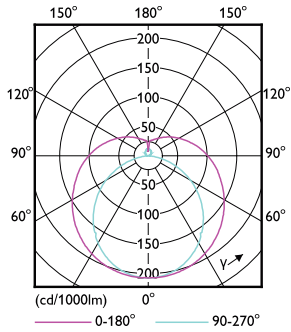

MASTER LEDtube Mains T5

Photometric data

LEDtube MAS 36W G5 5600lm