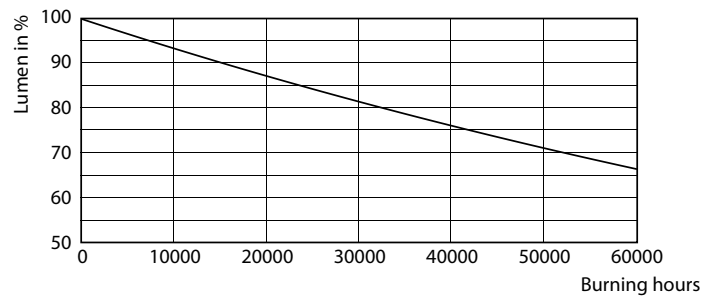

Product data

General Information		LLMF at end of nominal lifetime (nom.) 70 %	
Cap base	G5 [G5]		
EU RoHS compliant	Yes		
Nominal lifetime (nom.)	50000 h		
Switching cycle	200,000X		
Technical type	36-80W		
	Sphere		
Light Technical		Operating and Electrical	
Colour Code	840 [CCT of 4,000 K]	Input frequency	50 to 60 Hz
Beam Angle (Nom)	200 °	Power (Rated) (Nom)	36 W
Luminous flux (nom.)	5600 lm	Lamp current (nom.)	160 mA
Colour designation	Cool White (CW)	Starting time (nom.)	0.5 s
Correlated Colour Temperature (Nom)	4000 K	Warm-up time to 60% light (nom.)	0.5 s
Luminous efficacy (rated) (nom.)	155.00 lm/W	Power factor (nom.)	0.9
Colour consistency	<6	Voltage (Nom)	220-240 V
Colour rendering index (nom.)	80		
		Temperature	
		T-ambient (max.)	45 °C
		T-ambient (min.)	-20 °C
		T storage (max.)	65 °C
		T storage (min.)	-40 °C
		T-Case maximum (nom.)	75 °C

LEDtube MAS 36W G5 5600lm 840

MASTER LEDtube Mains T5

Photometric data

LEDtube MAS 36W G5 5600lm

Lifetime

LEDtube 50K-LED

LEDtube 50K FailureRate-LED

LEDtube MAS 36W 50K LumenVsTc