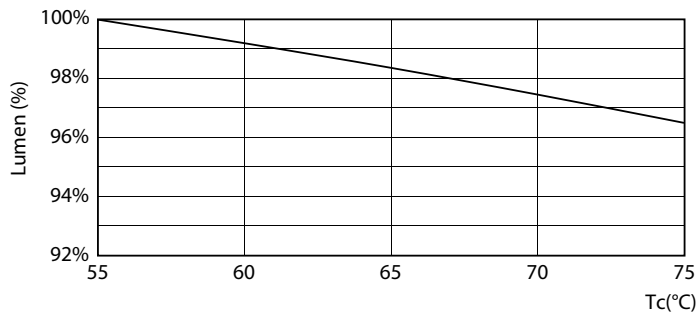

Product data

General Information		LLMF at end of nominal lifetime (nom.) 70 %	
Cap base	G5 [G5]		
EU RoHS compliant	Yes		
Nominal lifetime (nom.)	50000 h		
Switching cycle	200,000X		
Technical type	36-80W		
	Sphere		
Light Technical		Operating and Electrical	
Colour Code	840 [CCT of 4,000 K]	Input frequency	50 to 60 Hz
Beam Angle (Nom)	200 °	Power (Rated) (Nom)	36 W
Luminous flux (nom.)	5600 lm	Lamp current (nom.)	160 mA
Colour designation	Cool White (CW)	Starting time (nom.)	0.5 s
Correlated Colour Temperature (Nom)	4000 K	Warm-up time to 60% light (nom.)	0.5 s
Luminous efficacy (rated) (nom.)	155.00 lm/W	Power factor (nom.)	0.9
Colour consistency	<6	Voltage (Nom)	220-240 V
Colour rendering index (nom.)	80		
		Temperature	
		T-ambient (max.)	45 °C
		T-ambient (min.)	-20 °C
		T storage (max.)	65 °C
		T storage (min.)	-40 °C
		T-Case maximum (nom.)	75 °C

LEDtube MAS 36W G5 5600lm 840

MASTER LEDtube Mains T5

Photometric data

LEDtube MAS 36W G5 5600lm

Lifetime

LEDtube 50K-LED

LEDtube 50K FailureRate-LED

LEDtube MAS 36W 50K LumenVsTc