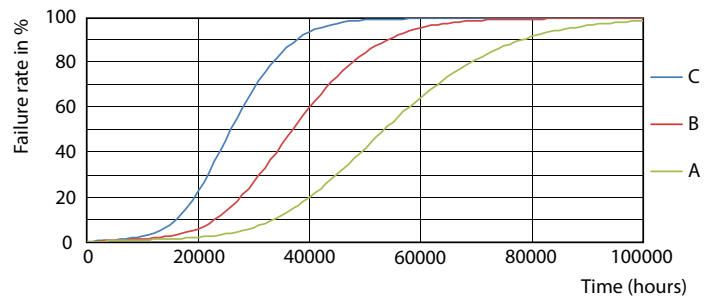

LEDtube MAS 36W G5 5600lm 840

MASTER LEDtube Mains T5

Photometric data

LEDtube MAS 36W G5 5600lm

Lifetime

LEDtube 50K-LED

LEDtube 50K FailureRate-LED

LEDtube MAS 36W 50K LumenVsTc