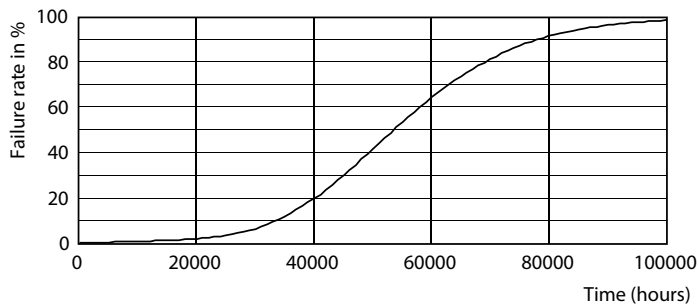

Product data

General Information		LLMF at end of nominal lifetime (nom.) 70 %	
Cap base	G5 [G5]		
EU RoHS compliant	Yes		
Nominal lifetime (nom.)	50000 h		
Switching cycle	200,000X		
Technical type	36-80W		
	Sphere		
Light Technical		Operating and Electrical	
Colour Code	840 [CCT of 4,000 K]	Input frequency	50 to 60 Hz
Beam Angle (Nom)	200 °	Power (Rated) (Nom)	36 W
Luminous flux (nom.)	5600 lm	Lamp current (nom.)	160 mA
Colour designation	Cool White (CW)	Starting time (nom.)	0.5 s
Correlated Colour Temperature (Nom)	4000 K	Warm-up time to 60% light (nom.)	0.5 s
Luminous efficacy (rated) (nom.)	155.00 lm/W	Power factor (nom.)	0.9
Colour consistency	<6	Voltage (Nom)	220-240 V
Colour rendering index (nom.)	80		
		Temperature	
		T-ambient (max.)	45 °C
		T-ambient (min.)	-20 °C
		T storage (max.)	65 °C
		T storage (min.)	-40 °C
		T-Case maximum (nom.)	75 °C

LEDtube MAS 36W G5 5600lm 840

MASTER LEDtube Mains T5

Photometric data

LEDtube MAS 36W G5 5600lm

Lifetime

LEDtube 50K-LED

LEDtube 50K FailureRate-LED

LEDtube MAS 36W 50K LumenVsTc