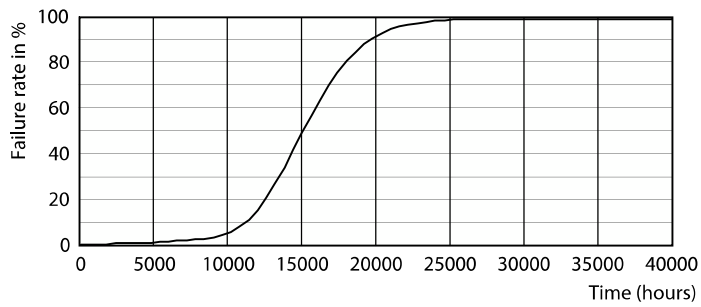

Classic filament LEDbulbs

Lifetime

Life Expectancy Diagram