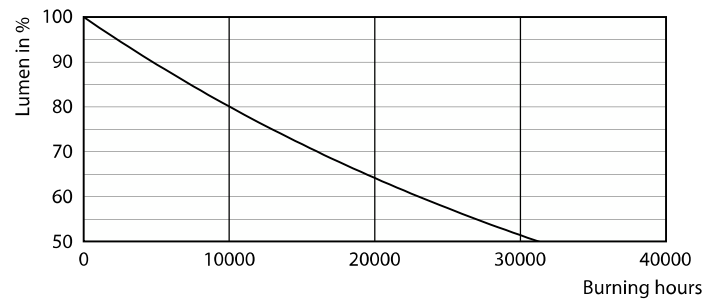

Classic filament LEDbulbs

Lifetime

Lumen Maintenance Diagram