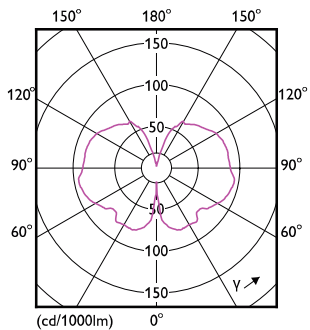

LEDbulb SLR 6,5W A160 E27 818 Smoky-GUL

LEDbulb SLR A160 6,5W E27 818 Smoky-LDD