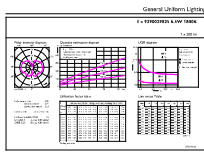

Photometric data