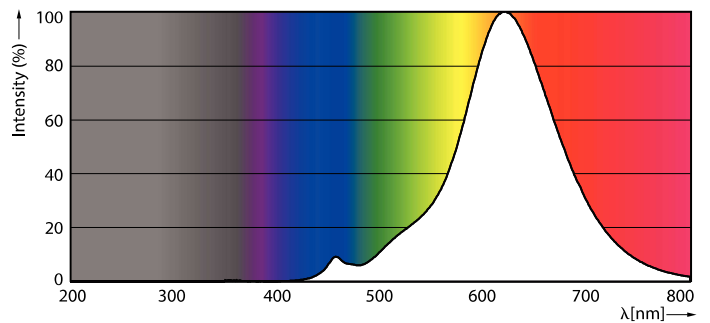

LEDbulb SLR 6,5W A160 E27 818 Smoky-POC