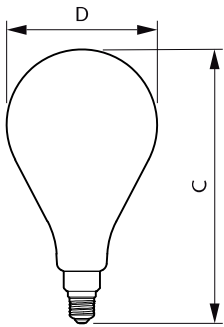

Classic filament LEDbulbs

Product data

Full product code	871951431537200
Order product name	LED giant 20W E27 A160 1800K smoky D
EAN/UPC - Product	8719514315372
Order code	929002982501
Numerator - Quantity Per Pack	1

Numerator - Packs per outer box	2
Material Nr. (12NC)	929002982501
Net Weight (Piece)	0.230 kg

Dimensional drawing

LED giant 20W E27 A160 1800K smoky D

Product	D	C
LED giant 20W E27 A160 1800K smoky D	162 mm	293 mm