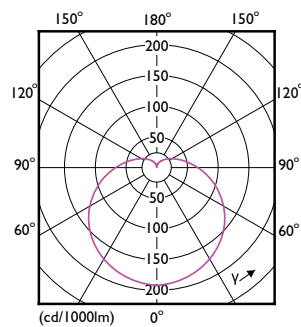

Photometric data

Light Distribution Diagram - CoreProLEDbulb ND 13-100W A60 E27 927 UK

General uniform lighting - CoreProLEDbulb ND 13-100W A60 E27 927 UK