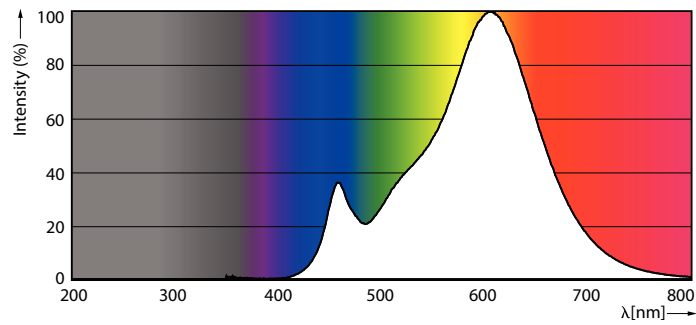

Photometric data

Spectral Power Distribution Colour - CoreProLEDbulb ND 13-100W A60 E27 927 UK

General uniform lighting - CoreProLEDbulb ND 13-100W A60 E27 927 UK