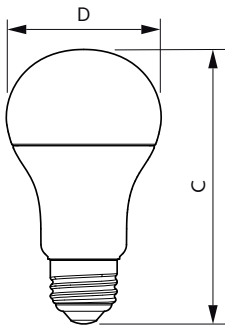

CorePro LEDbulb

EyeComfort	Yes
Product Data	
Full EOC	871951444294800
Order product name	CoreProLEDbulb ND 13-100W A60 E27 927 UK
Order code	44294800
SAP numerator – quantity per pack	1

Numerator – packs per outer box	10
Material no. (12 NC)	929003003799
Full product name	CoreProLEDbulb ND 13-100W A60 E27 927 UK
EAN/UPC - Case	8719514442955
EAN/UPC - Product/Case	8719514442948

Dimensional drawing

Product	D	C
CoreProLEDbulb ND 13-100W A60 E27 927 UK	60 mm	120 mm