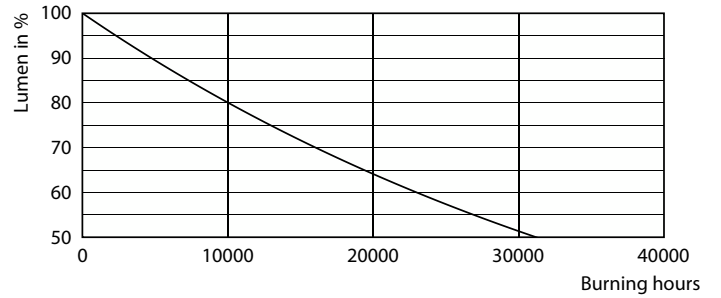

CorePro LEDbulb

Lifetime

Life Expectancy Diagram - CoreProLEDbulb ND 13-100W A60 E27 927 UK

Lumen Maintenance Diagram - CoreProLEDbulb ND 13-100W A60 E27 927 UK