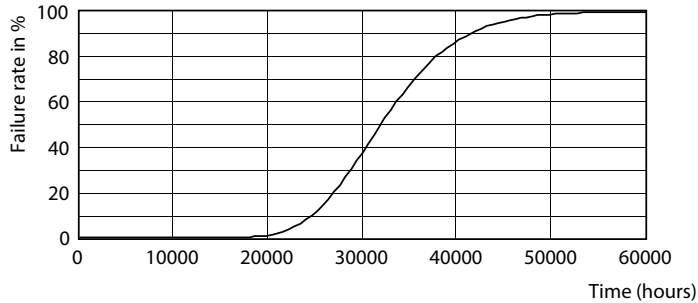

CorePro LEDtube EM/Mains

Photometric data

Light Distribution Diagram

Light Distribution Diagram

Lifetime

Life Expectancy Diagram

FailureRate

LumenVsTc