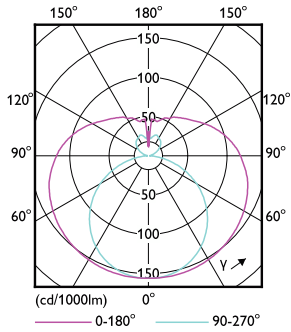

Dimensional drawing

CorePro LEDtube 600mm 8W 840 T8

Product	D1	D2	A1	A2	A3
CorePro LEDtube 600mm 8W 840 T8	25.7 mm	28 mm	588.5 mm	595.5 mm	602.5 mm

Photometric data

Spectral Power Distribution Colour

General uniform lighting

CorePro LEDtube EM/Mains

Photometric data

Light Distribution Diagram

Light Distribution Diagram

Lifetime

Life Expectancy Diagram

FailureRate

LumenVsTc