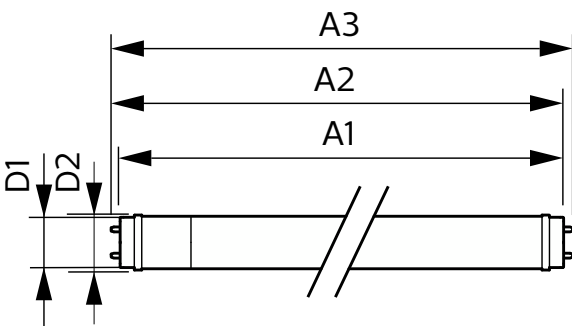

Warnings and Safety

• -

Product data

General information		LLMF at end of nominal lifetime (nom.) 70 %	
Cap base	G13 [Medium Bi-Pin Fluorescent]	Operating and electrical	
EU RoHS compliant	Yes	Input frequency	50 to 60 Hz
Nominal lifetime (nom.)	30000 h	Power (Rated) (Nom)	8 W
Switching cycle	200,000X	Lamp current (nom.)	46 mA
Technical type	LEDTECH-LOV	Starting time (nom.)	0.5 s
	Sphere	Warm-up time to 60% light (nom.)	0.5 s
Tier	CorePro	Power factor (nom.)	0.9
		Voltage (Nom)	220-240 V
Light technical		Temperature	
Colour Code	840 [CCT of 4,000 K]	T-ambient (max.)	45 °C
Beam Angle (Nom)	240 °	T-ambient (min.)	-20 °C
Luminous flux (nom.)	800 lm	T storage (max.)	65 °C
Colour designation	Cool White (CW)	T storage (min.)	-40 °C
Correlated Colour Temperature (Nom)	4000 K	T-Case maximum (nom.)	50 °C
Luminous efficacy (rated) (nom.)	100 lm/W		
Colour consistency	<6		
Colour rendering index (nom.)	80		

CorePro LEDtube EM/Mains

Controls and dimming

Dimmable	No
----------	----

Mechanical and housing

Lamp Finish	Frosted
Bulb material	Glass
Product length	600 mm
Bulb shape	Tube, double-ended

Approval and application

Energy Efficiency Class	F
Energy-saving product	Yes
Approval marks	RoHS compliance CE marking KEMA Keur certificate

Energy consumption kWh/1,000 hours	8 kWh
	1183860

Product data

Full product code	871951432531900
Order product name	CorePro LEDtube 600mm 8W 840 T8
EAN/UPC – product	8719514325319
Order code	32531900
SAP numerator – quantity per pack	1
Numerator – packs per outer box	10
SAP material	929003022102
Net Weight (Piece)	0.120 kg

Dimensional drawing

CorePro LEDtube 600mm 8W 840 T8

Product	D1	D2	A1	A2	A3
CorePro LEDtube 600mm 8W 840 T8	25.7 mm	28 mm	588.5 mm	595.5 mm	602.5 mm

Photometric data

Spectral Power Distribution Colour

General uniform lighting