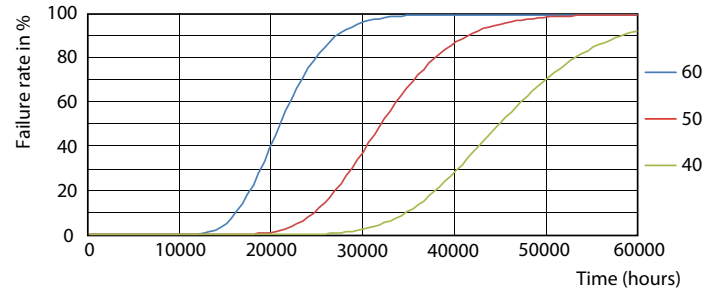

CorePro LEDtube EM/Mains

Photometric data

Light Distribution Diagram

Light Distribution Diagram

Lifetime

Life Expectancy Diagram

FailureRate

LumenVsTc