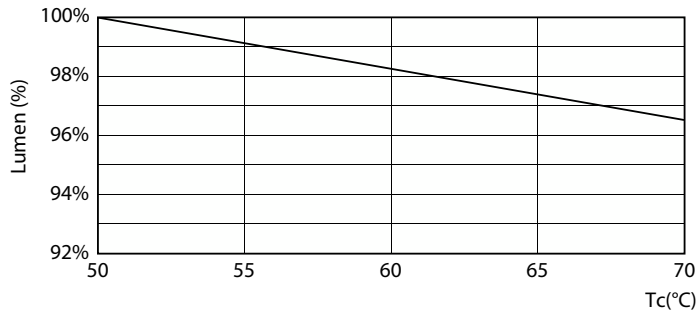

Warnings and Safety

• -

Product data

General information		LLMF at end of nominal lifetime (nom.) 70 %	
Cap base	G13 [Medium Bi-Pin Fluorescent]	Operating and electrical	
EU RoHS compliant	Yes	Input frequency	50 to 60 Hz
Nominal lifetime (nom.)	30000 h	Power (Rated) (Nom)	8 W
Switching cycle	200,000X	Lamp current (nom.)	46 mA
Technical type	LEDTECH-LOV	Starting time (nom.)	0.5 s
	Sphere	Warm-up time to 60% light (nom.)	0.5 s
Tier	CorePro	Power factor (nom.)	0.9
		Voltage (Nom)	220-240 V
Light technical		Temperature	
Colour Code	840 [CCT of 4,000 K]	T-ambient (max.)	45 °C
Beam Angle (Nom)	240 °	T-ambient (min.)	-20 °C
Luminous flux (nom.)	800 lm	T storage (max.)	65 °C
Colour designation	Cool White (CW)	T storage (min.)	-40 °C
Correlated Colour Temperature (Nom)	4000 K	T-Case maximum (nom.)	50 °C
Luminous efficacy (rated) (nom.)	100 lm/W		
Colour consistency	<6		
Colour rendering index (nom.)	80		

Dimensional drawing

CorePro LEDtube 600mm 8W 840 T8

Product	D1	D2	A1	A2	A3
CorePro LEDtube 600mm 8W 840 T8	25.7 mm	28 mm	588.5 mm	595.5 mm	602.5 mm

Photometric data

Spectral Power Distribution Colour

General uniform lighting

CorePro LEDtube EM/Mains

Photometric data

Light Distribution Diagram

Light Distribution Diagram

Lifetime

Life Expectancy Diagram

FailureRate

LumenVsTc