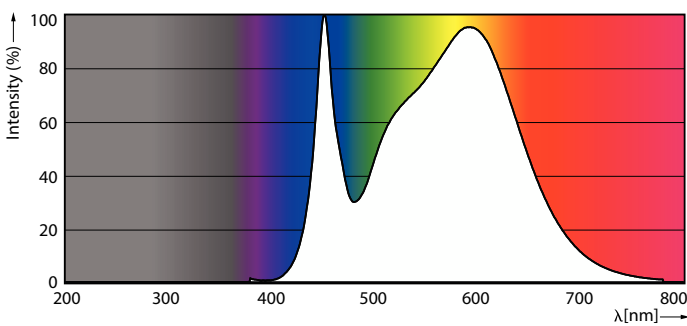

Warnings and Safety

• -

Product data

General information		LLMF at end of nominal lifetime (nom.) 70 %	
Cap base	G13 [Medium Bi-Pin Fluorescent]	Operating and electrical	
EU RoHS compliant	Yes	Input frequency	50 to 60 Hz
Nominal lifetime (nom.)	30000 h	Power (Rated) (Nom)	8 W
Switching cycle	200,000X	Lamp current (nom.)	46 mA
Technical type	LEDTECH-LOV	Starting time (nom.)	0.5 s
	Sphere	Warm-up time to 60% light (nom.)	0.5 s
Tier	CorePro	Power factor (nom.)	0.9
		Voltage (Nom)	220-240 V
Light technical		Temperature	
Colour Code	840 [CCT of 4,000 K]	T-ambient (max.)	45 °C
Beam Angle (Nom)	240 °	T-ambient (min.)	-20 °C
Luminous flux (nom.)	800 lm	T storage (max.)	65 °C
Colour designation	Cool White (CW)	T storage (min.)	-40 °C
Correlated Colour Temperature (Nom)	4000 K	T-Case maximum (nom.)	50 °C
Luminous efficacy (rated) (nom.)	100 lm/W		
Colour consistency	<6		
Colour rendering index (nom.)	80		

Energy Efficiency Class	F
Energy-saving product	Yes
Approval marks	RoHS compliance CE marking KEMA Keur certificate

Energy consumption kWh/1,000 hours	8 kWh
	1183860

Product data

Full product code	871951432531900
Order product name	CorePro LEDtube 600mm 8W 840 T8
EAN/UPC – product	8719514325319
Order code	32531900
SAP numerator – quantity per pack	1
Numerator – packs per outer box	10
SAP material	929003022102
Net Weight (Piece)	0.120 kg

Dimensional drawing

CorePro LEDtube 600mm 8W 840 T8

Product	D1	D2	A1	A2	A3
CorePro LEDtube 600mm 8W 840 T8	25.7 mm	28 mm	588.5 mm	595.5 mm	602.5 mm

Photometric data

Spectral Power Distribution Colour

General uniform lighting