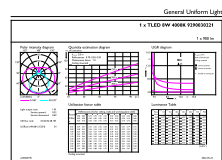

Dimensional drawing

CorePro LEDtube 600mm 8W 840 T8

Product	D1	D2	A1	A2	A3
CorePro LEDtube 600mm 8W 840 T8	25.7 mm	28 mm	588.5 mm	595.5 mm	602.5 mm

Photometric data

Spectral Power Distribution Colour

General uniform lighting

CorePro LEDtube EM/Mains

Photometric data

Light Distribution Diagram

Light Distribution Diagram

Lifetime

Life Expectancy Diagram

FailureRate

LumenVsTc