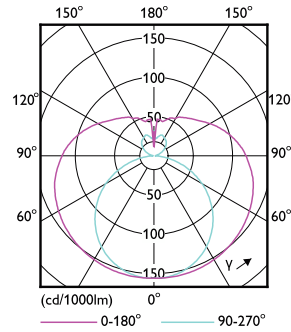

Dimensional drawing

CorePro LEDtube 600mm 8W 840 T8

Product	D1	D2	A1	A2	A3
CorePro LEDtube 600mm 8W 840 T8	25.7 mm	28 mm	588.5 mm	595.5 mm	602.5 mm

Photometric data

Spectral Power Distribution Colour

General uniform lighting

CorePro LEDtube EM/Mains

Photometric data

Light Distribution Diagram

Light Distribution Diagram

Lifetime

Life Expectancy Diagram

FailureRate

LumenVsTc