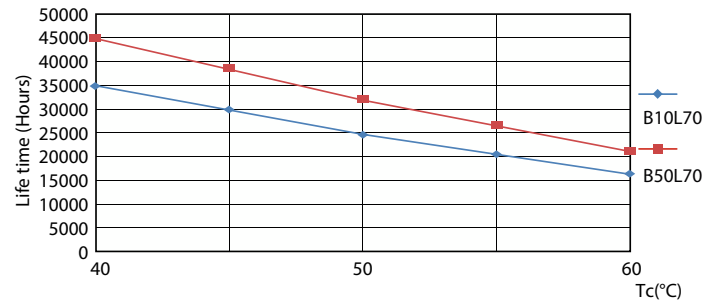

Warnings and Safety

• -

Product data

General information		LLMF at end of nominal lifetime (nom.) 70 %	
Cap base	G13 [Medium Bi-Pin Fluorescent]	Operating and electrical	
EU RoHS compliant	Yes	Input frequency	50 to 60 Hz
Nominal lifetime (nom.)	30000 h	Power (Rated) (Nom)	8 W
Switching cycle	200,000X	Lamp current (nom.)	46 mA
Technical type	LEDTECH-LOV	Starting time (nom.)	0.5 s
	Sphere	Warm-up time to 60% light (nom.)	0.5 s
Tier	CorePro	Power factor (nom.)	0.9
		Voltage (Nom)	220-240 V
Light technical		Temperature	
Colour Code	840 [CCT of 4,000 K]	T-ambient (max.)	45 °C
Beam Angle (Nom)	240 °	T-ambient (min.)	-20 °C
Luminous flux (nom.)	800 lm	T storage (max.)	65 °C
Colour designation	Cool White (CW)	T storage (min.)	-40 °C
Correlated Colour Temperature (Nom)	4000 K	T-Case maximum (nom.)	50 °C
Luminous efficacy (rated) (nom.)	100 lm/W		
Colour consistency	<6		
Colour rendering index (nom.)	80		

CorePro LEDtube EM/Mains

Photometric data

Light Distribution Diagram

Light Distribution Diagram

Lifetime

Life Expectancy Diagram

FailureRate

LumenVsTc