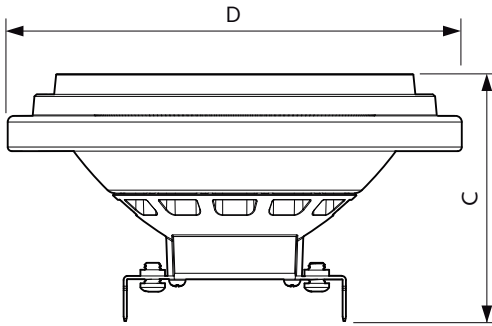

MASTER LEDspot ExpertColor AR111

Mechanical and Housing

Bulb Finish	Clear
Bulb Shape	AR111

Approval and Application

Energy Efficiency Class	G
Suitable For Accent Lighting	Yes
Energy Consumption kWh/1000 h	15 kWh
EPREL Registration Number	648243

Product Data

Full product code	871951433389500

Order product name	MAS ExpertColor 14.8-75W 940 AR111 45D
EAN/UPC - Product	8719514333895
Order code	929003043102
Numerator - Quantity Per Pack	1
Numerator - Packs per outer box	6
Material Nr. (12NC)	929003043102
Net Weight (Piece)	0.160 kg

Dimensional drawing

EC AR111 12V 15-75W 900lm 45D 4000K GU53

Product	D	C
MAS ExpertColor 14.8-75W 940 AR111 45D	111 mm	61 mm