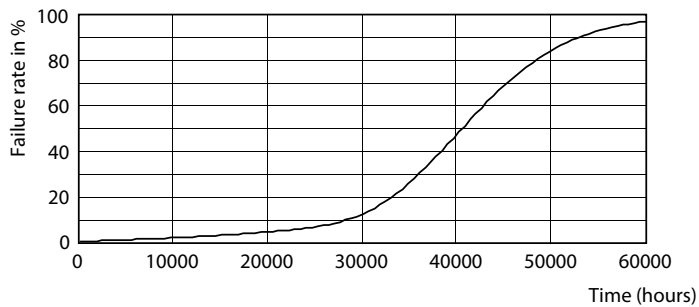

Lifetime

LEDspots LED 40K