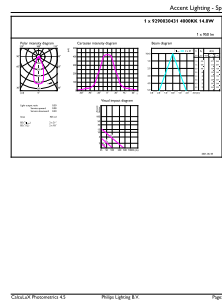

## Dimensional drawing

EC AR111 12V 15-75W 900lm 45D 4000K GU53

Product	D	C
MAS ExpertColor 14.8-75W 940 AR111 45D	111 mm	61 mm

## Photometric data

LEDspots MAS SLR 14,8W AR111 G53 940 45D-LDD LDD

LEDspots MAS SLR 14,8W AR111 G53 940 45D-ADL ADL