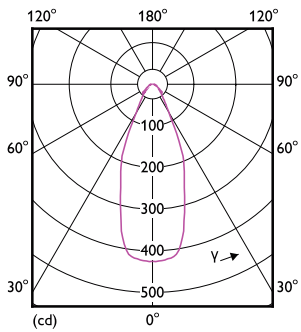

Photometric data

LEDspots MAS SLR 14,8W AR111 G53 940 45D-LDD LDD