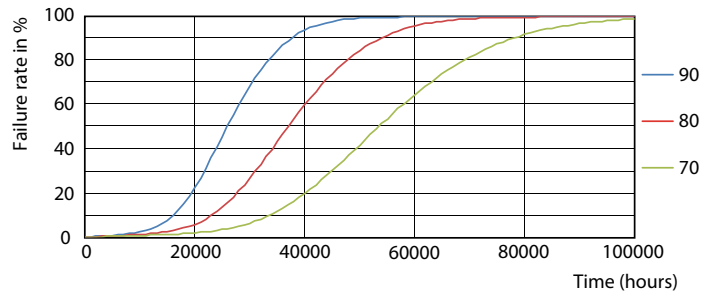

## Lifetime

LEDtube 50K-LED

LEDtube MAS G3 8W 50K LumenVsTc-LMP

LEDtube MAS 1 26W 50K LifetimeVsTc-LED

LEDtube MAS 1 26W 50K FailureRate-LED