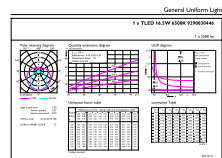

LEDtube MAS G3 16,5W G13 2500lm 865-GUL