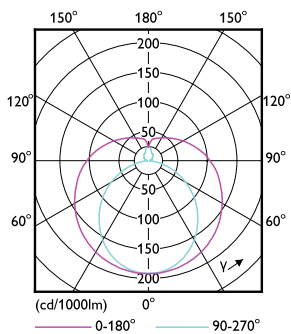

Photometric data

LEDtube MAS 8W G5 1000lm

LEDtube MAS G3 16,5W G13 2500lm 865-GUL