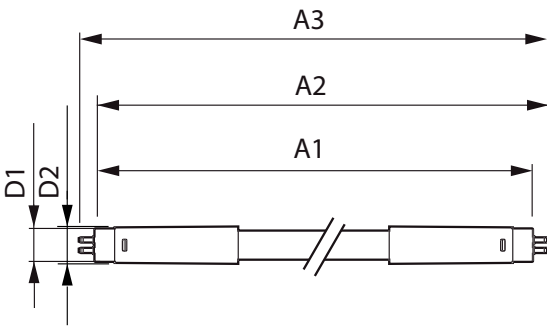

MASTER LEDtube Mains T5

Controls and Dimming

Dimmable	No

Mechanical and Housing

Lamp Finish	Frosted
Bulb material	Glass
Product length	1200 mm
Bulb shape	Tube, double-ended

Approval and Application

Energy Efficiency Class	D
Energy-saving product	Yes
Approval marks	RoHS compliance CE marking KEMA Keur certificate

Energy consumption kWh/1,000 hours	17 kWh
	467299

Product Data

Full product code	871951433435900
Order product name	MASTER LEDtube 1200mm HE 16.5W 865 T5 EU
EAN/UPC – product	8719514334359
Order code	33435900
SAP numerator – quantity per pack	1
Numerator – packs per outer box	10
SAP material	929003044602
SAP net weight (piece)	0.215 kg

Dimensional drawing

MASTER LEDtube 1200mm HE 16.5W 865 T5 EU

Product

MASTER LEDtube 1200mm HE 16.5W 865 T5 EU