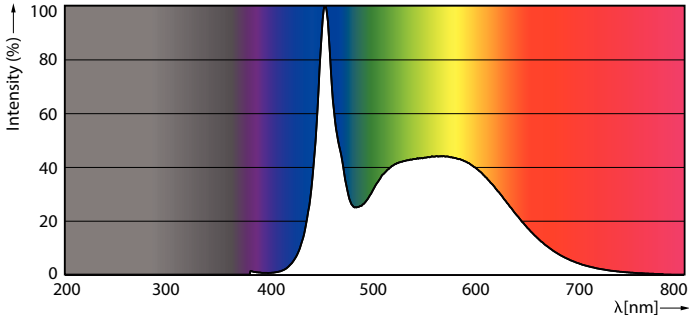

MASTER LEDtube Mains T5

Photometric data

LEDtube MAS G3 16,5W G13 2500lm 865-POC