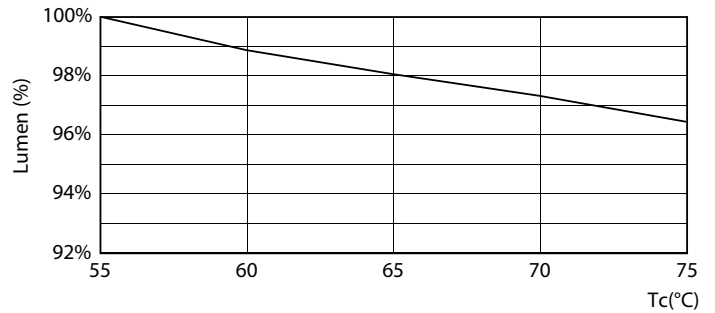

LEDtube MAS G3 8W 50K LumenVsTc-LMP