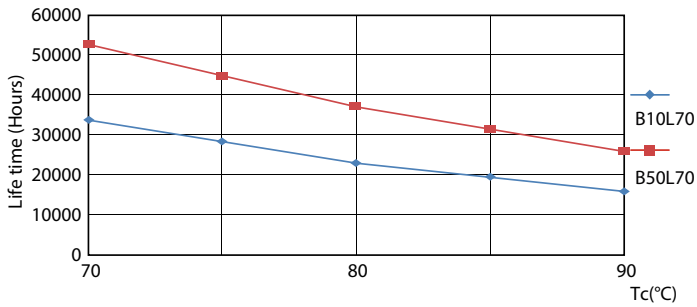

LEDtube MAS 1 26W 50K LifetimeVsTc-LED