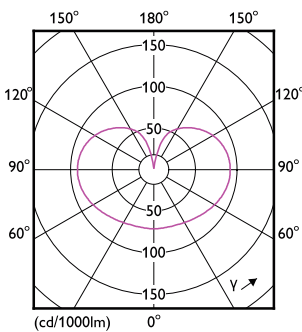

Product data

General Information	
Cap base	E27 [E27]
EU RoHS compliant	Yes
Nominal lifetime (nom.)	15000 h
Switching cycle	20,000X
	Sphere
Light Technical	
Colour Code	927 [CCT of 2,700 K]
Luminous flux (nom.)	470 lm
Colour designation	Warm white (WW)
Correlated Colour Temperature (Nom)	2700 K
Luminous efficacy (rated) (nom.)	138.00 lm/W
Colour consistency	<6
Colour rendering index (nom.)	90

Energy consumption kWh/1,000 hours 4 kWh
574384

Product Data

Full product code	871951435483800
Order product name	MASTER VLE LEDBulbD3.4-40W E27 927 A60 FR G
EAN/UPC – product	8719514354838
Order code	35483800
SAP numerator – quantity per pack	1
Numerator – packs per outer box	10
SAP material	929003070702
SAP net weight (piece)	0.030 kg

Dimensional drawing

MASTER VLE LEDBulbD3.4-40W E27 927 A60 FR G

Product	D	C
MASTER VLE LEDBulbD3.4-40W E27 927 A60 FR G	60 mm	104 mm

Photometric data

LEDbulb MAS 3,4W A60 E27 927 FR-GUL

LEDbulb MAS A60 3,4W E27 927 FR-LDD