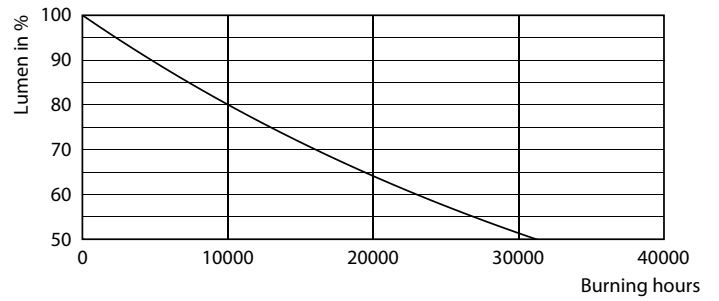

Product data

General Information	
Cap base	E27 [E27]
EU RoHS compliant	Yes
Nominal lifetime (nom.)	15000 h
Switching cycle	20,000X
	Sphere
Light Technical	
Colour Code	927 [CCT of 2,700 K]
Luminous flux (nom.)	470 lm
Colour designation	Warm white (WW)
Correlated Colour Temperature (Nom)	2700 K
Luminous efficacy (rated) (nom.)	138.00 lm/W
Colour consistency	<6
Colour rendering index (nom.)	90

Dimensional drawing

MASTER VLE LEDBulbD3.4-40W E27 927 A60 FR G

Product	D	C
MASTER VLE LEDBulbD3.4-40W E27 927 A60 FR G	60 mm	104 mm

Photometric data

LEDbulb MAS 3,4W A60 E27 927 FR-GUL

LEDbulb MAS A60 3,4W E27 927 FR-LDD

MASTER Value GLASS LED bulbs

Photometric data

LEDbulb MAS 3,4W A60 E27 927 FR-POC

Lifetime

15K LED

15K LMP