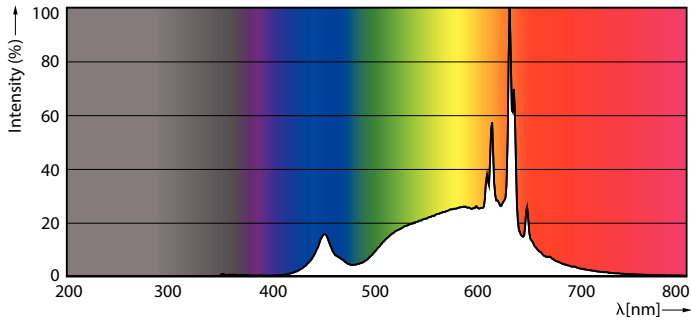

Product data

General Information	
Cap base	E27 [E27]
EU RoHS compliant	Yes
Nominal lifetime (nom.)	15000 h
Switching cycle	20,000X
	Sphere
Light Technical	
Colour Code	927 [CCT of 2,700 K]
Luminous flux (nom.)	470 lm
Colour designation	Warm white (WW)
Correlated Colour Temperature (Nom)	2700 K
Luminous efficacy (rated) (nom.)	138.00 lm/W
Colour consistency	<6
Colour rendering index (nom.)	90

Energy consumption kWh/1,000 hours 4 kWh
574384

Product Data

Full product code	871951435483800
Order product name	MASTER VLE LEDBulbD3.4-40W E27 927 A60 FR G
EAN/UPC – product	8719514354838
Order code	35483800
SAP numerator – quantity per pack	1
Numerator – packs per outer box	10
SAP material	929003070702
SAP net weight (piece)	0.030 kg

Dimensional drawing

MASTER VLE LEDBulbD3.4-40W E27 927 A60 FR G

Product	D	C
MASTER VLE LEDBulbD3.4-40W E27 927 A60 FR G	60 mm	104 mm

Photometric data

LEDbulb MAS 3,4W A60 E27 927 FR-GUL

LEDbulb MAS A60 3,4W E27 927 FR-LDD

MASTER Value GLASS LED bulbs

Photometric data

LEDbulb MAS 3,4W A60 E27 927 FR-POC

Lifetime

15K LED

15K LMP