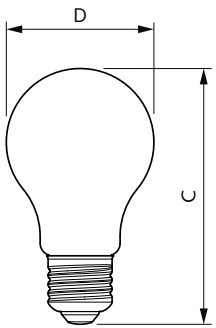

Energy consumption kWh/1,000 hours 4 kWh
574384

Product Data

Full product code	871951435483800
Order product name	MASTER VLE LEDBulbD3.4-40W E27 927 A60 FR G
EAN/UPC – product	8719514354838
Order code	35483800
SAP numerator – quantity per pack	1
Numerator – packs per outer box	10
SAP material	929003070702
SAP net weight (piece)	0.030 kg

Dimensional drawing

MASTER VLE LEDBulbD3.4-40W E27 927 A60 FR G

Product	D	C
MASTER VLE LEDBulbD3.4-40W E27 927 A60 FR G	60 mm	104 mm

Photometric data

LEDbulb MAS 3,4W A60 E27 927 FR-GUL

LEDbulb MAS A60 3,4W E27 927 FR-LDD