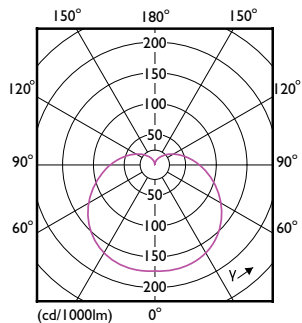

Light Technical	
Colour Code	927 [CCT of 2700K]
Beam angle (nom.)	180 degree(s)
Luminous Flux	1,055 lm
Colour designation	Warm White (WW)
Correlated Colour Temperature	2700 K
Luminous efficacy (rated) (nom.)	95 lm/W
Colour consistency	<6
Colour rendering index (CRI)	90
LLMF at end of nominal lifetime (nom.)	70 %
Flickering value (PstLM)	1
Stroboscopic effect	0.4
Photobiological safety according to EN 62471 RGO	

Product	D	C
CorePro LEDbulb ND 11-75W A60 B22 927 UK	60 mm	107 mm

Photometric data

General uniform lighting - CorePro LEDbulb ND 11-75W A60 B22 927 UK

Spectral Power Distribution Colour - CorePro LEDbulb ND 11-75W A60 B22 927 UK