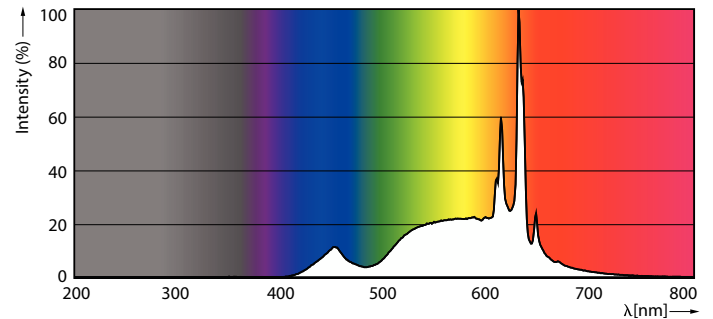

CorePro LEDbulb

EyeComfort	Yes
Product Data	
Full EOC	871951444296200
Order product name	CorePro LEDbulb ND 11-75W A60 B22 927 UK
Order code	44296200
SAP numerator – quantity per pack	1

Numerator – packs per outer box	10
Material no. (12 NC)	929003544599
Full product name	CorePro LEDbulb ND 11-75W A60 B22 927 UK
EAN/UPC - Case	8719514442979
EAN/UPC - Product/Case	8719514442962

Dimensional drawing

Product	D	C
CorePro LEDbulb ND 11-75W A60 B22 927 UK	60 mm	107 mm

Photometric data

General uniform lighting - CorePro LEDbulb ND 11-75W A60 B22 927 UK

Spectral Power Distribution Colour - CorePro LEDbulb ND 11-75W A60 B22 927 UK