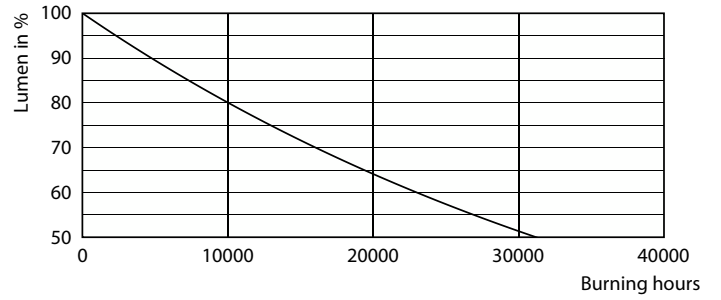

CorePro LEDbulb

Lifetime

Life Expectancy Diagram - CorePro LEDbulb ND 11-75W A60 B22 927 UK

Lumen Maintenance Diagram - CorePro LEDbulb ND 11-75W A60 B22 927 UK