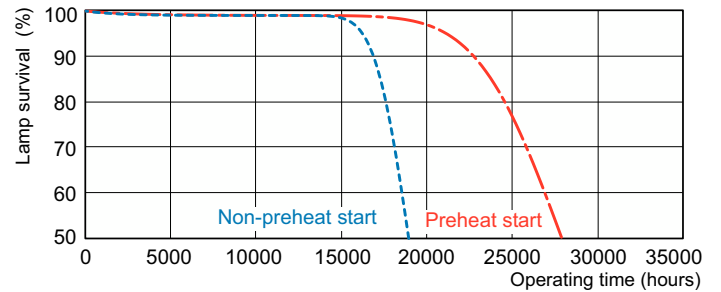

## Photometric data

Spectral Power Distribution Colour - MASTER TL5 HE 21W/830 SLV/40

## Lifetime

Life expectancy diagram - 3 hour cycle

Life expectancy diagram - 12 hour cycle