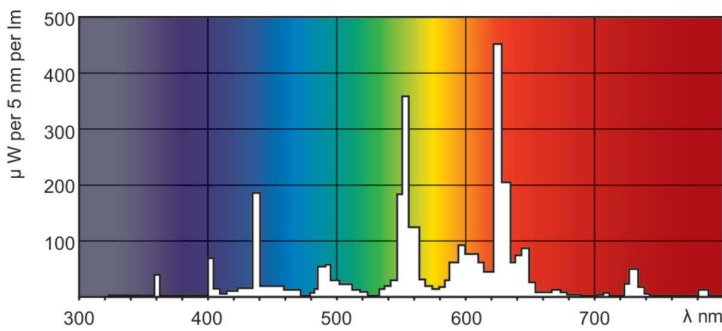

### Product data

General Information		Controls and Dimming	
Cap-Base	G5	Dimmable	Yes
Features	na [Not Applicable]		
Flux measurement reference	Sphere	Mechanical and Housing	
<b>Light Technical</b>		Bulb Shape	T5
Color Code	830 [CCT of 3000K]	Net Weight (Piece)	79.200 g
Luminous Flux	1,900 lm	<b>Approval and Application</b>	
Color Designation	Warm White (WW)	Energy Efficiency Class	G
Chromaticity Coordinate X (Nom)	0.44	Mercury (Hg) Content (Nom)	1.2 mg
Chromaticity Coordinate Y (Nom)	0.403	Energy Consumption kWh/1000 h	21 kWh
Correlated Color Temperature (Nom)	3000 K	EPREL Registration Number	423452
Luminous Efficacy (rated) (Nom)	90 lm/W	<b>Product Data</b>	
Color rendering index (CRI)	82	Order product name	MASTER TL5 HE 21W/830 SLV/40
<b>Operating and Electrical</b>		Full product name	MASTER TL5 HE 21W/830 SLV/40
Power Consumption	20.8 W	Full product code	871150063942455
Lamp Current (Nom)	0.165 A	Local code description	TL521W830HE
		Order code	927926283055

## Dimensional drawing

Product	D (max)	A (max)	B (max)	B (min)	C (max)
MASTER TL5 HE 21W/830 SLV/40	17 mm	849.0 mm	856.1 mm	853.7 mm	863.2 mm

## Photometric data

Spectral Power Distribution Colour - MASTER TL5 HE 21W/830 SLV/40