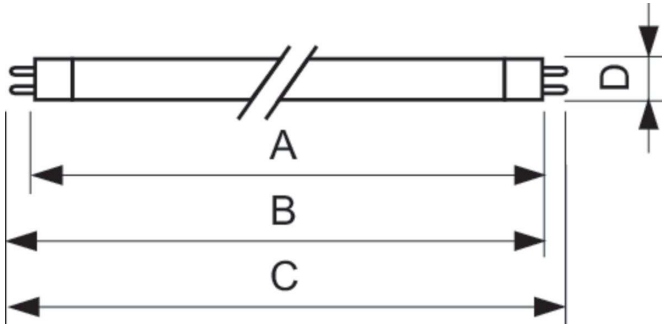

### Product data

General Information		Controls and Dimming	
Cap-Base	G5	Dimmable	Yes
Features	na [Not Applicable]		
Flux measurement reference	Sphere	Mechanical and Housing	
<b>Light Technical</b>		Bulb Shape	T5
Color Code	830 [CCT of 3000K]	Net Weight (Piece)	79.200 g
Luminous Flux	1,900 lm	<b>Approval and Application</b>	
Color Designation	Warm White (WW)	Energy Efficiency Class	G
Chromaticity Coordinate X (Nom)	0.44	Mercury (Hg) Content (Nom)	1.2 mg
Chromaticity Coordinate Y (Nom)	0.403	Energy Consumption kWh/1000 h	21 kWh
Correlated Color Temperature (Nom)	3000 K	EPREL Registration Number	423452
Luminous Efficacy (rated) (Nom)	90 lm/W	<b>Product Data</b>	
Color rendering index (CRI)	82	Order product name	MASTER TL5 HE 21W/830 SLV/40
<b>Operating and Electrical</b>		Full product name	MASTER TL5 HE 21W/830 SLV/40
Power Consumption	20.8 W	Full product code	871150063942455
Lamp Current (Nom)	0.165 A	Local code description	TL521W830HE
		Order code	927926283055

## Dimensional drawing

Product	D (max)	A (max)	B (max)	B (min)	C (max)
MASTER TL5 HE 21W/830 SLV/40	17 mm	849.0 mm	856.1 mm	853.7 mm	863.2 mm