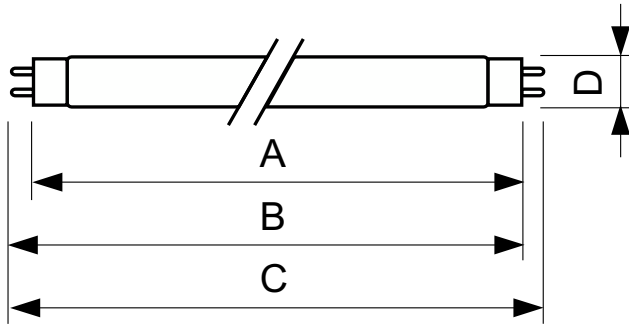

MASTER TL-D Super 80

TL-D 36W/840 1SL/25

Low-pressure mercury discharge lamps with a tubular 26 mm envelope

Warnings and Safety

- A lamp breaking is extremely unlikely to have any impact on your health. If a lamp breaks, ventilate the room for 30 minutes and remove the parts, preferably with gloves. Put them in a sealed plastic bag and take it to your local waste facilities for recycling. Do not use a vacuum cleaner.

Product data

| General Information | | Mechanical and Housing | |
|------------------------------------|---------------------------------|---------------------------------|---------------------|
| Cap-Base | G13 [Medium Bi-Pin Fluorescent] | Bulb Shape | T8 |
| Life to 50% Failures (Nom) | 15,000 h | Net Weight (Piece) | 0.140 kg |
| Light Technical | | Approval and Application | |
| Color Code | 840 [CCT of 4000K] | Mercury (Hg) Content (Nom) | 2.0 mg |
| Color Designation | Cool White (CW) | | |
| Correlated Color Temperature (Nom) | 4000 K | Product Data | |
| Luminous Efficacy (rated) (Nom) | 90 lm/W | Order product name | TL-D 36W/840 1SL/25 |
| Color rendering index (CRI) | 82 | Full product name | TL-D 36W/840 1SL/25 |
| Operating and Electrical | | Full product code | 871829125460700 |
| Power Consumption | 36 W | Local code description | TLD36W840ALTO |
| Lamp Current (Nom) | 0.440 A | Order code | 927981384024 |
| Voltage (Nom) | 103 V | Material Nr. (12NC) | 927981384024 |
| Controls and Dimming | | Local order code | TLD36W840ALTO |
| Dimmable | Yes | Numerator - Quantity Per Pack | 1 |
| | | EAN/UPC - Product/Case | 8718291254607 |
| | | Numerator - Packs per outer box | 25 |
| | | EAN/UPC - Case | 8718291254614 |

MASTER TL-D Super 80

Dimensional drawing

| Product | D (max) | A (max) | B (max) | B (min) | C (max) |
|---------------------|---------|------------|------------|------------|------------|
| TL-D 36W/840 1SL/25 | 28 mm | 1,199.4 mm | 1,206.5 mm | 1,204.1 mm | 1,213.6 mm |