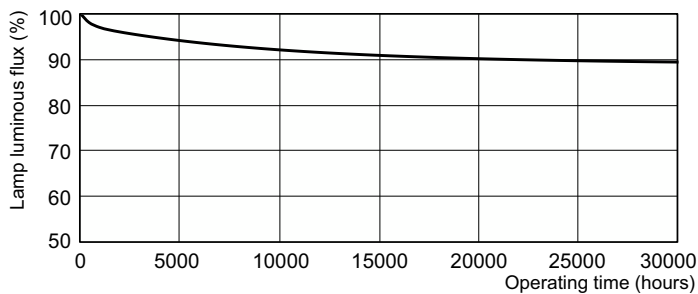

Product data

| General Information | | Mechanical and Housing | |
|------------------------------------|---------------------------------|---------------------------------|---------------------|
| Cap-Base | G13 [Medium Bi-Pin Fluorescent] | Bulb Shape | T8 |
| Life to 50% Failures (Nom) | 15,000 h | Net Weight (Piece) | 0.140 kg |
| Light Technical | | Approval and Application | |
| Color Code | 840 [CCT of 4000K] | Mercury (Hg) Content (Nom) | 2.0 mg |
| Color Designation | Cool White (CW) | | |
| Correlated Color Temperature (Nom) | 4000 K | Product Data | |
| Luminous Efficacy (rated) (Nom) | 90 lm/W | Order product name | TL-D 36W/840 1SL/25 |
| Color rendering index (CRI) | 82 | Full product name | TL-D 36W/840 1SL/25 |
| Operating and Electrical | | Full product code | 871829125460700 |
| Power Consumption | 36 W | Local code description | TLD36W840ALTO |
| Lamp Current (Nom) | 0.440 A | Order code | 927981384024 |
| Voltage (Nom) | 103 V | Material Nr. (12NC) | 927981384024 |
| Controls and Dimming | | Local order code | TLD36W840ALTO |
| Dimmable | Yes | Numerator - Quantity Per Pack | 1 |
| | | EAN/UPC - Product/Case | 8718291254607 |
| | | Numerator - Packs per outer box | 25 |
| | | EAN/UPC - Case | 8718291254614 |

MASTER TL-D Super 80

Dimensional drawing

| Product | D (max) | A (max) | B (max) | B (min) | C (max) |
|---------------------|---------|------------|------------|------------|------------|
| TL-D 36W/840 1SL/25 | 28 mm | 1,199.4 mm | 1,206.5 mm | 1,204.1 mm | 1,213.6 mm |

Lifetime

Life expectancy diagram - 3 hour cycle

Life expectancy diagram - 12 hour cycle

Lumen Maintenance Diagram - TL-D 36W/840 1SL/25