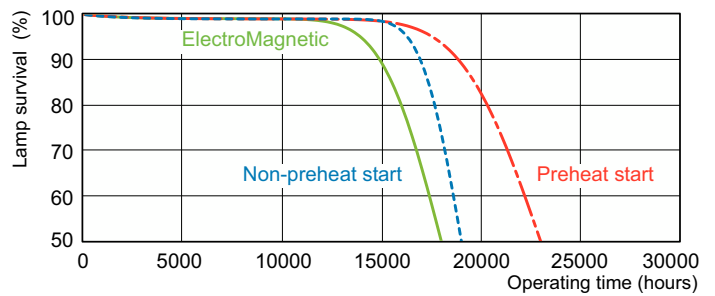

MASTER TL-D Super 80

Dimensional drawing

Product	D (max)	A (max)	B (max)	B (min)	C (max)
TL-D 36W/840 1SL/25	28 mm	1,199.4 mm	1,206.5 mm	1,204.1 mm	1,213.6 mm

Lifetime

Life expectancy diagram - 12 hour cycle

Lumen Maintenance Diagram - TL-D 36W/840 1SL/25