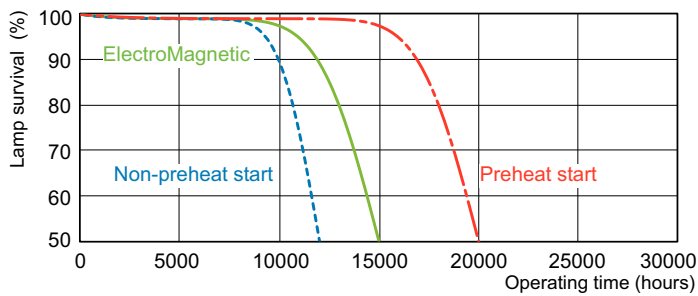

MASTER TL-D Super 80

Dimensional drawing

Product	D (max)	A (max)	B (max)	B (min)	C (max)
TL-D 36W/840 1SL/25	28 mm	1,199.4 mm	1,206.5 mm	1,204.1 mm	1,213.6 mm

Lifetime

Life expectancy diagram - 12 hour cycle

Lumen Maintenance Diagram - TL-D 36W/840 1SL/25