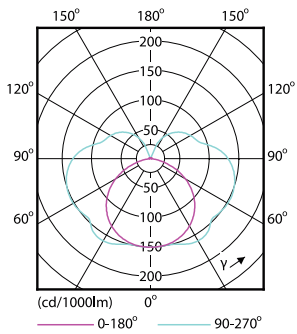

LED Lamps, CorePro R7S 118mm 14-100W /840 D