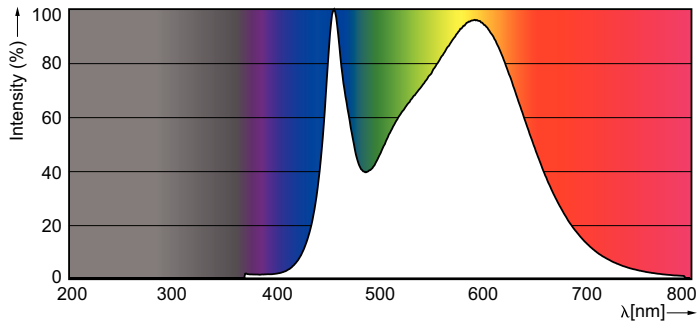

CorePro LEDlinear MV

Material Nr. (12NC)	929001243802
Net Weight (Piece)	0.095 kg

Dimensional drawing

C

Product	D	C
CorePro LED linear R7S 118mm 14-100W 840 D	29 mm	118 mm

Linear 220V 15W-100W1500lm 4000K R7S Dim

Photometric data

LED Lamps, CorePro R7S 118mm 14-100W /840 D

LED Lamps, CorePro R7S 118mm 14-100W /840 D