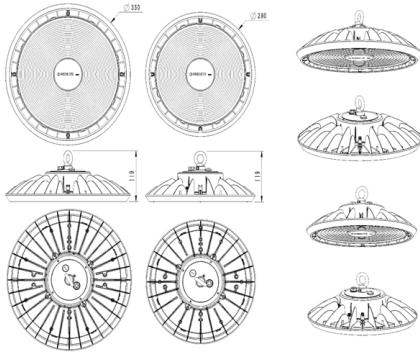

Product Images

ECOHB120LSE4G7, ECOHB200BRKT, ECOHB120LSE5G7,
ECOHB200LSE4G7, ECOHB200LSE5G7

ECOHB120LSE4G7, ECOHB120LSE5G7, ECOHB200LSE4G7,
ECOHB200LSE5G7

ECOHB120LSE4G7, ECOHB120LSE5G7, ECOHB200LSE4G7,
ECOHB200LSE5G7

HBALREFL