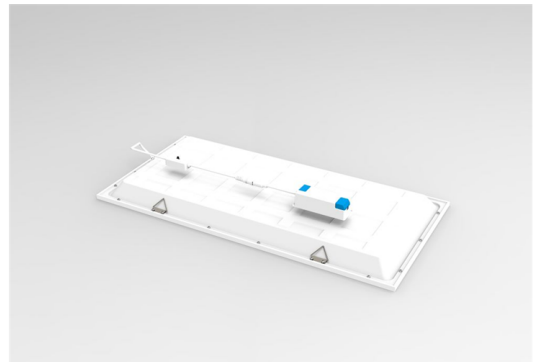

ECO Panel Gen3

The ECO PANEL GEN3 is a lightweight, energy efficient diffused panel designed with industry leading components and performance characteristics for the office and workplace of today. This latest upgrade comes with long life LEDs on a micro prismatic diffuser for UGR19 low glare applications. A family of slimline modern panels with long lumen maintenance with uniform distribution for the best in general lighting solutions.

CODE	SYSTEM POWER	EXIT LUMEN	EFFICACY	CCT	DIMENSIONS	WEIGHT	INRUSH CURRENT	INRUSH CURRENT DURATION
ECOPL063CSEG3	13W	1347lm	100lm/W	4000K	L593.50 x W293.50 x H32 mm	1kg	2.9A	125µs
		1375lm		5000K				
		1286lm		6500K				
ECOPL066CSLSEG3	25W	2873lm	110lm/W	4000K	L593.50 x W593.50 x H32 mm	1.8kg	17.5A	520µs
		2593lm		5000K				
		2760lm		6500K				
	34W	3710lm						
		3841lm						
		3551lm						
ECOPL123CSLSEG3	25W	2887lm	110lm/W	4000K	L1193.50 x W293.50 x H32 mm	1.9kg	17.5A	520µs
		34W		3724lm				
	34W	3877lm		5000K				
	34W	3552lm		6500K				
	25W	2962lm		5000K				
	25W	2771lm		6500K				
ECOPL126CSLSEG3	36W	4262lm	110lm/W	4000K	L1193.50 x W593.50 x H37 mm	4kg	18.8A	688µs
		5275lm						
	46W	5536lm		5000K				
	5178lm	6500K						
	4426lm							
		4177lm						

Line Drawings

ECOPL063CSEG3

ECOPL123CSLSEG3

ECOPL066CSLSEG3

ECOPL126CSLSEG3

ECOPL066CSLSEG3

ECOPL066CSLSEG3

ECOPL063CSEG3