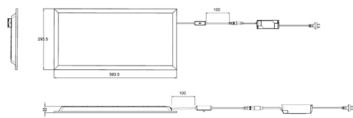

ACCESSORY CODE	DESCRIPTION
FRM/PM18W	Plaster frame to mount in plaster ceiling - White, 600x300mm (sold separately)
FRM/PM18WIDE	Plaster frame to mount in plaster ceiling - White, 600x600mm (sold separately)
FRM/PM36W	Plaster frame to mount in plaster ceiling - White, 1200x300mm (sold separately)
FRM/PM36WIDE	Plaster frame to mount in plaster ceiling - White, 1200x600mm (sold separately)
UDFRM/6-3	Universal Deep Surface Mount Frame 600X300X70 (sold separately)
UDFRM/6-6	Universal Deep Surface Mount Frame 600X600X70 (sold separately)
UDFRM/12-3	Universal Deep Surface Mount Frame 1200X300X70 (sold separately)
UDFRM/12-6	Universal Deep Surface Mount Frame 1200X600X70 (sold separately)
WIRESUSP/ECOPL	Suspension Kit - Includes 2 sets for 1 panel (sold separately)

Line Drawings

ECOPL063CSEG3