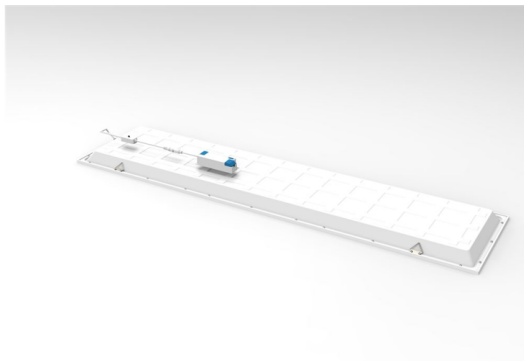

ECOPL123CSLSEG3