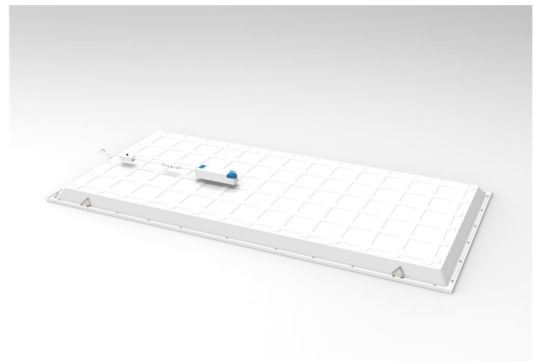

ECOPL126CSLSEG3