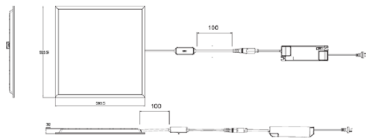

ACCESSORY CODE	DESCRIPTION
FRM/PM18W	Plaster frame to mount in plaster ceiling - White, 600x300mm (sold separately)
FRM/PM18WIDE	Plaster frame to mount in plaster ceiling - White, 600x600mm (sold separately)
FRM/PM36W	Plaster frame to mount in plaster ceiling - White, 1200x300mm (sold separately)
FRM/PM36WIDE	Plaster frame to mount in plaster ceiling - White, 1200x600mm (sold separately)
UDFRM/6-3	Universal Deep Surface Mount Frame 600X300X70 (sold separately)
UDFRM/6-6	Universal Deep Surface Mount Frame 600X600X70 (sold separately)
UDFRM/12-3	Universal Deep Surface Mount Frame 1200X300X70 (sold separately)
UDFRM/12-6	Universal Deep Surface Mount Frame 1200X600X70 (sold separately)
WIRESUSP/ECOPL	Suspension Kit - Includes 2 sets for 1 panel (sold separately)

Line Drawings

ECOPL063CSEG3

ECOPL123CSLSEG3