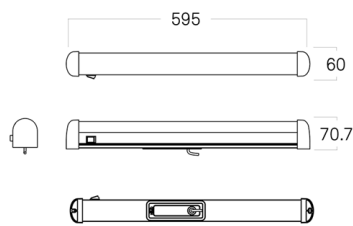

Dimming

54,000hrs (L70/B50)

Lifetime

3 Years

Warranty

Asymmetric

Beam Distribution

CODE	SYSTEM POWER	EXIT LUMEN	EFFICACY	CCT	DIMENSIONS	WEIGHT	LINE CURRENT
OBL600	15W	1680lm	112lm/W	4000K	L595 x W60 x H70.70 mm	0.40kg	0.09A
	10W	1000lm	100lm/W	3000K			
OBL900	20W	2100lm	105lm/W	4000K	L895 x W60 x H70.70 mm	0.57kg	0.11A
	20W	2000lm	100lm/W	3000K			

### Line Drawings

OBL600

OBL900