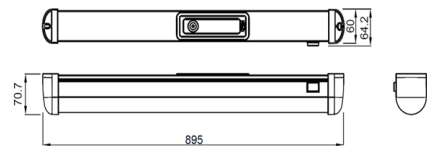

Dimming

54,000hrs (L70/B50)

Lifetime

3 Years

Warranty

Asymmetric

Beam Distribution

CODE	SYSTEM POWER	EXIT LUMEN	EFFICACY	CCT	DIMENSIONS	WEIGHT	LINE CURRENT
OBL600	15W	1680lm	112lm/W	4000K	L595 x W60 x H70.70 mm	0.40kg	0.09A
	10W	1000lm	100lm/W	3000K			
OBL900	20W	2100lm	105lm/W	4000K	L895 x W60 x H70.70 mm	0.57kg	0.11A
	20W	2000lm	100lm/W	3000K			

### Line Drawings

OBL600

OBL900