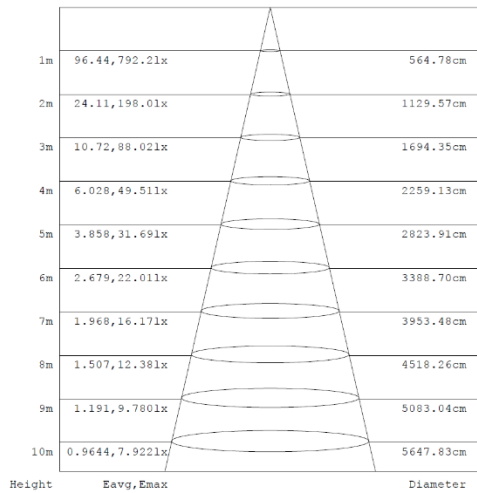

#### Cone Illuminance Diagram

Diagram for R5MCOBSIK-CCT3 in 4000K. Other diagrams available on request