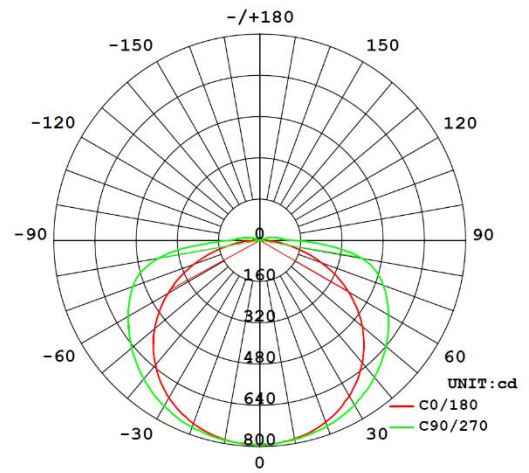

#### Polar Intensity Diagram

Diagram for R5MCOBSIK-CCT3 in 4000K. Other diagrams available on request