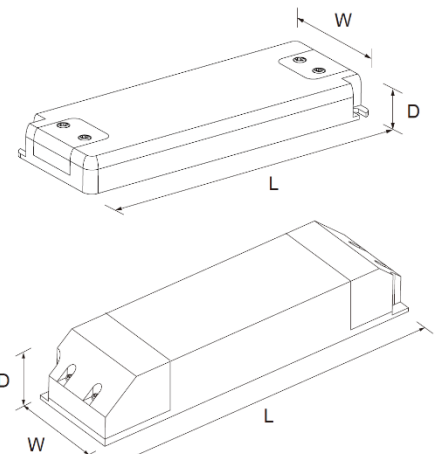

PLEASE NOTE: INFORMATION IN THIS DOCUMENT MAY BE SUBJECT TO CHANGE WITHOUT PRIOR NOTICE

IRE: TEL: +353 1 709 9000
UK: TEL: 0800 973 220
AUS: TEL: +61 7 3890 5444
NZ:

WEB: ROBUS.COM
WEB: ROBUS.COM
WEB: AU.ROBUS.COM
WEB: NZ.ROBUS.COM

LED GROUP EUROPE · UK · AUSTRALIA · NEW ZEALAND · ASIA · MIDDLE EAST · AFRICA