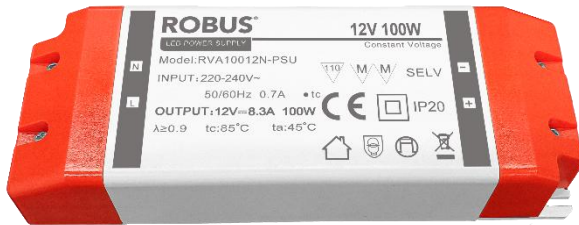

ROBUS®

FLEXI-STRIPS

VEGAS LED NON-DIMMABLE DRIVERS

30-320W, IP20

12V

24V

PRODUCT INFORMATION DOCUMENT

CONSTRUCTION

- Polycarbonate housing
- FR-4 laminate PCB
- Screw terminals

FEATURES

- IP20 for indoor applications only
- 12V and 24V constant voltage drivers for use with entire VEGAS strip range
- Colour coded covers helping differentiate between 12V and 24V versions
- Equipped with short circuit, over current and over voltage protection
- Non dimmable

Product Code:	RVA3024N-PSU	RVA6024N-PSU	RVA10024N-PSU	RVA15024N-PSU
24V				
Total Power (W):	30.0	60.0	100.0	150.0
Power Factor:	0.95	0.95	0.97	0.97
IP:	20	20	20	20
Operation Temperature (°C):	-20 ≤ Ta ≤ +40	-20 ≤ Ta ≤ +40	-20 ≤ Ta ≤ +40	-20 ≤ Ta ≤ +40
Inrush Current:	7.2A/8.8us	2.2A/4.1us	3.8A/5.7us	80A/5us
Dimensions LxWxH (mm):	160x58x18	160x58x18	180x66x32	205x71x35
Weight (kg):	0.125	0.19	0.32	0.54

Product Code:	RVA24024N-PSU	RVA32024N-PSU
24V		
Total Power (W):	240.0	320.0
Power Factor:	0.99	0.99
IP:	20	20
Operation Temperature (°C):	-20 ≤ Ta ≤ +40	-20 ≤ Ta ≤ +40
Inrush Current:	65A/5us	85A/5us
Dimensions LxWxH (mm):	205x71x35	210x80x36
Weight (kg):	0.54	0.9