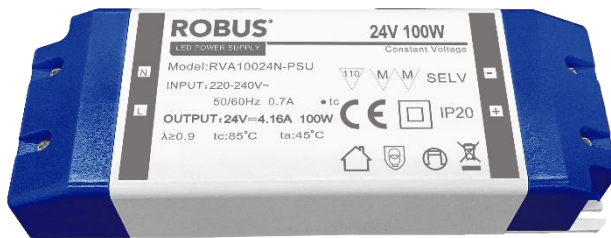

ROBUS®

FLEXI-STRIPS

VEGAS LED NON-DIMMABLE DRIVERS

30-320W, IP20

12V

24V

PRODUCT INFORMATION DOCUMENT

CONSTRUCTION

- Polycarbonate housing
- FR-4 laminate PCB
- Screw terminals

FEATURES

- IP20 for indoor applications only
- 12V and 24V constant voltage drivers for use with entire VEGAS strip range
- Colour coded covers helping differentiate between 12V and 24V versions
- Equipped with short circuit, over current and over voltage protection
- Non dimmable

Product Code:	RVA3024N-PSU	RVA6024N-PSU	RVA10024N-PSU	RVA15024N-PSU
24V				
Total Power (W):	30.0	60.0	100.0	150.0
Power Factor:	0.95	0.95	0.97	0.97
IP:	20	20	20	20
Operation Temperature (°C):	-20 ≤ Ta ≤ +40	-20 ≤ Ta ≤ +40	-20 ≤ Ta ≤ +40	-20 ≤ Ta ≤ +40
Inrush Current:	7.2A/8.8us	2.2A/4.1us	3.8A/5.7us	80A/5us
Dimensions LxWxH (mm):	160x58x18	160x58x18	180x66x32	205x71x35
Weight (kg):	0.125	0.19	0.32	0.54

Product Code:	RVA24024N-PSU	RVA32024N-PSU
24V		
Total Power (W):	240.0	320.0
Power Factor:	0.99	0.99
IP:	20	20
Operation Temperature (°C):	-20 ≤ Ta ≤ +40	-20 ≤ Ta ≤ +40
Inrush Current:	65A/5us	85A/5us
Dimensions LxWxH (mm):	205x71x35	210x80x36
Weight (kg):	0.54	0.9