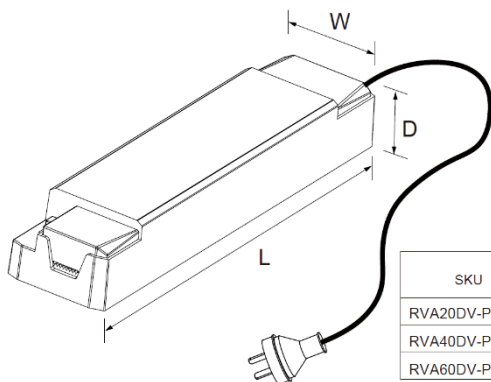

OPERATING VOLTAGE

OPERATING VOLTAGE

SAFETY CLASS

NON DIMMABLE DIMMING

Product Code:	RVA20DV-PSU	RVA40DV-PSU	RVA60DV-PSU
Total Power (W):	20	40	60
Power Factor:	0.9	0.9	0.9
IP:	20	20	20
Operation Temperature (°C):	-20 ≤ Ta ≤ +40	-20 ≤ Ta ≤ +40	-20 ≤ Ta ≤ +40
Inrush Current:	6A/10us	6A/10us	6A/10us
Dimensions LxWxH (mm):	140x47x26	197x47x30.5	197x47x30.5
Weight (kg):	0.196	0.285	0.303

SKU	L	W	D
RVA20DV-PSU	140mm	47mm	26mm
RVA40DV-PSU	197mm	47mm	30.5mm
RVA60DV-PSU	197mm	47mm	30.5mm

Product is certified to all the relevant standards.

Please contact our technical department for market specific compliances.