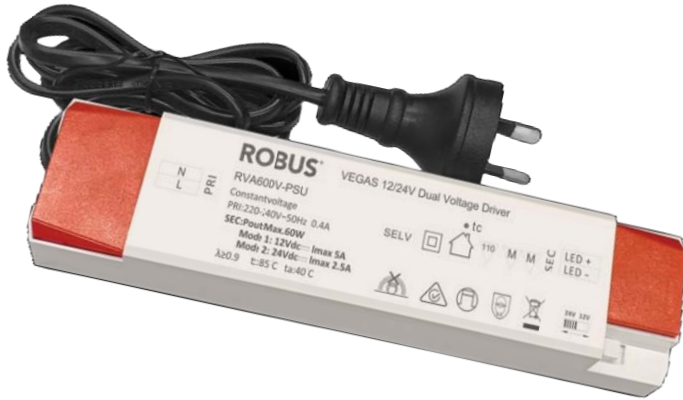

ROBUS®

FLEXI-STRIPS

VEGAS DUAL VOLTAGE DRIVER

20W, 40W, 60W, IP20

PRODUCT INFORMATION DOCUMENT

CONSTRUCTION

- Polycarbonate housing
- FR-4 composite PCB
- Prewired with 1m flex and plug

FEATURES

- Unique and innovative design allows switching between 12V or 24V DC output
- Suitable to use with both Vegas and Vegas COB strip ranges
- IP20 for indoor applications only
- Non dimmable

WARRANTY

IP RATING

OPERATING VOLTAGE

OPERATING VOLTAGE

SAFETY CLASS

NON DIMMABLE DIMMING

Product Code:	RVA20DV-PSU	RVA40DV-PSU	RVA60DV-PSU
Total Power (W):	20	40	60
Power Factor:	0.9	0.9	0.9
IP:	20	20	20
Operation Temperature (°C):	-20 ≤ Ta ≤ +40	-20 ≤ Ta ≤ +40	-20 ≤ Ta ≤ +40
Inrush Current:	6A/10us	6A/10us	6A/10us
Dimensions LxWxH (mm):	140x47x26	197x47x30.5	197x47x30.5
Weight (kg):	0.196	0.285	0.303

SKU	L	W	D
RVA20DV-PSU	140mm	47mm	26mm
RVA40DV-PSU	197mm	47mm	30.5mm
RVA60DV-PSU	197mm	47mm	30.5mm

Product is certified to all the relevant standards.

Please contact our technical department for market specific compliances.