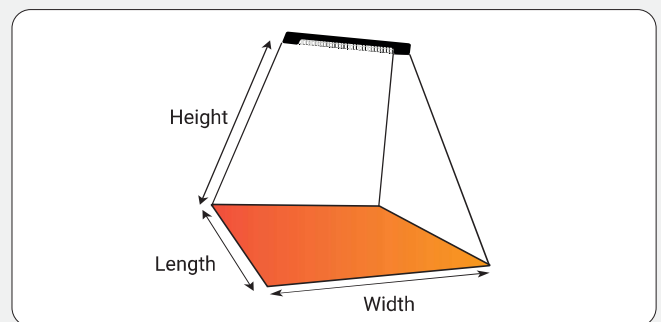

### DESIGN

- Ceiling mounted.
- Easy installation: includes brackets.
- Decorative and stylish design.
- Aluminium alloy case.

Model shown

IRLRI2000B - Lyra 2,000W black infrared heater

COVERAGE AREA - OVERHEAD MOUNTED				
Wattage	Height (m)	Width (m)	Length (m)	Area (m <sup>2</sup> )
2,000W	2.0	3.6	2.5	9.0
	2.5	4.8	3.5	16.8