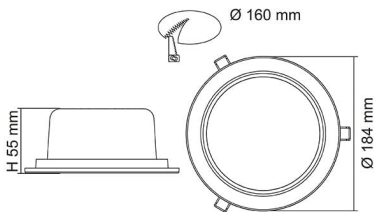

Due to continued product and technology enhancements, data sourced from sal.net.au shall not form part of any contract and or technical performance guarantee unless expressly confirmed in writing by SAL at the time of order. Products are sold in accordance with [SAL Terms and Conditions of sale](#) and all images shown are for illustration purposes only and may vary from the actual colour or finish. Unless specifically stated, all IP ratings nominated for Interior products are from "below the ceiling".

Dimensions

S9522TC