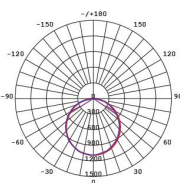

## Technical Specification

Model No.	Input Voltage (V/AC)	Power (W)	Lumens (lm)	CCT (K)	CRI	Beam Angle (°)
S9754/306TC	240	18	1900/2000/2100	3000/4000/5700	80	100
S9754/606TC	240	30	3100/3200/3300	3000/4000/5700	80	100
S9754/312TC	240	30	3000/3100/3200	3000/4000/5700	80	100
S9754/612TC	240	48	5000/5200/5300	3000/4000/5700	80	100
S9754/606CW	240	30	3200	4000	80	100
S9754/606DL	240	30	3300	5700	80	100
S9754/312CW	240	30	3100	4000	80	100
S9754/312DL	240	30	3200	5700	80	100
S9754/612CW	240	48	5200	4000	80	100
S9754/612DL	240	48	5200	5700	80	100
S9754/306EM	240	18			80	100
S9754/312EM	240	30			80	100
S9754/612EM	240	48			80	100
S9754/606EM	240	30			80	100

## Photometric Data

Unit: cd C0/C180 — C90/C270

S9754/312TC at 4000K

S9754/606TC at 5700K

LED downlights, oysters, linear battens and profiles, track lights, strip lights, interior architectural, highbays, lamps, emergency, floodlights, exterior architectural, weatherproof, bulkheads, sensors, electrical accessories, smart lighting controls, drivers