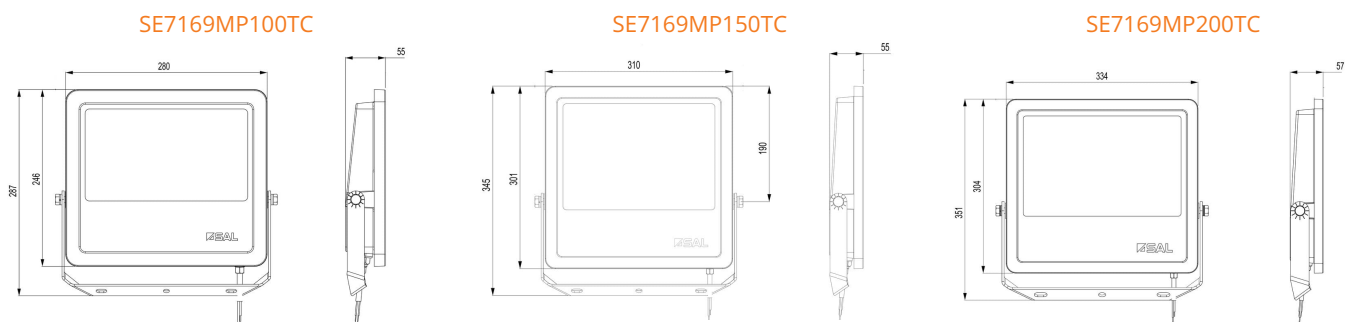

Design Specifications

- Integral LED control gear, non-dimmable 70, 100, 150, 200, 250, 300 watt models, with selectable power
- Robust black die-cast aluminium body profile with multi-function angled trunnion bracket, IK08, IP66 protection
- Pre-wired with 1500mm UV rated flex for easy installation
- CRI >80, selectable CCT 3000/4000/5000K
- An impressive 140lm/W optical performance at 4000K
- Tempered glass visor

Technical Specification

Product	Model No.	Input Voltage (V/AC)	Multiple Wattage	Lumens (lm)	CCT (K)	CRI
	SE7169MP70TC	240	35/53/70	4900/7360/9800	3000/4000/5000	80
	SE7169MP100TC	240	50/75/100	7000/10500/14000	3000/4000/5000	80
	SE7169MP150TC	240	75/113/150	10500/15750/21000	3000/4000/5000	80
	SE7169MP200TC	240	100/150/200	14000/21000/28000	3000/4000/5000	80
	SE7169MP250TC	240	125/188/250	17500/26500/35000	3000/4000/5000	80
	SE7169MP300TC	240	150/225/300	21000/31500/42000	3000/4000/5000	80

Beam Angle (°)	Body Colour	Dim (mm)	Mass (kg)
110	Black	280(L) x 55(W) x 246(H)	2.52
110	Black	280(L) x 55(W) x 246(H)	2.52
110	Black	310(L) x 55(W) x 345(H)	3.49
110	Black	334(L) x 57(W) x 351(H)	4.08
110	Black	435(L) x 63(W) x 395(H)	7.01
110	Black	435(L) x 63(W) x 395(H)	7.21

Dimensions

SE7169MP250TC

SE7169MP300TC

Photometric Data

70W / 4000K

100W / 4000K

150W / 4000K

200W / 4000K