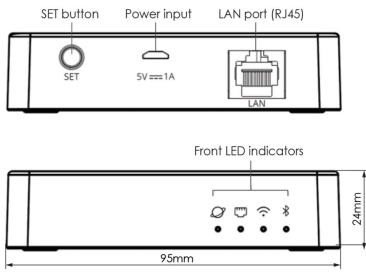

### Technical Specification

Product	Model No.	Input Voltage (V/AC)	Body Colour	Dim (mm)
	<b>SGW3BTAM</b>	240	BLACK	95(L) x 95(W) x 24(H)

Due to continued product and technology enhancements, data sourced from sal.net.au shall not form part of any contract and or technical performance guarantee unless expressly confirmed in writing by SAL at the time of order. Products are sold in accordance with [SAL Terms and Conditions of sale](#) and all images shown are for illustration purposes only and may vary from the actual colour or finish. Unless specifically stated, all IP ratings nominated for Interior products are from "below the ceiling".

## Dimensions