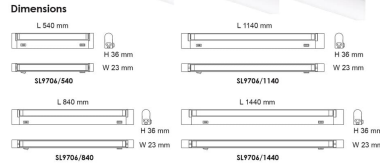

Dimensions

SL9706/280TC	1 2 3 4...	55pcs
SL9706/540TC	1 2 3 4...	25pcs
SL9706/840TC	1 2 3 4...	17pcs
SL9706/1140TC	1 2 3 4...	12pcs
SL9706/1440TC	1 2 3 4...	10pcs