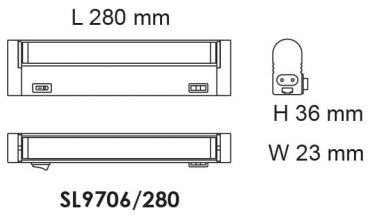

Dimensions

SL9706/280TC	1 2 3 4...	55pcs
SL9706/540TC	1 2 3 4...	25pcs
SL9706/840TC	1 2 3 4...	17pcs
SL9706/1140TC	1 2 3 4...	12pcs
SL9706/1440TC	1 2 3 4...	10pcs