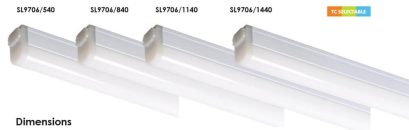

Dimensions

SL9706/280TC	1 2 3 4...	55pcs
SL9706/540TC	1 2 3 4...	25pcs
SL9706/840TC	1 2 3 4...	17pcs
SL9706/1140TC	1 2 3 4...	12pcs
SL9706/1440TC	1 2 3 4...	10pcs