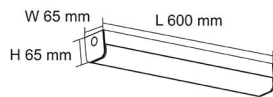

CRI	Beam Angle (°)	Dimmable	Dim (mm)	Body Colour
80	120	NO	600(L) x 65(W) x 65(H)	WHITE
80	120	NO	1135(L) x 65(W) x 65(H)	WHITE
80	120	NO	1455(L) x 65(W) x 65(H)	WHITE
80	120	NO	600(L) x 65(W) x 65(H)	WHITE
80	120	NO	1135(L) x 65(W) x 65(H)	WHITE
80	120	NO	1455(L) x 65(W) x 65(H)	WHITE
80	120	NO	600(L) x 65(W) x 65(H)	WHITE
80	120	NO	1135(L) x 65(W) x 65(H)	WHITE
80	120	YES	600(L) x 65(W) x 65(H)	WHITE
80	120	YES	1135(L) x 65(W) x 65(H)	WHITE
80	120	YES	1455(L) x 65(W) x 65(H)	WHITE

NOTE: lumens (lm) shown are at FULL power setting

Due to continued product and technology enhancements, data sourced from sal.net.au shall not form part of any contract and or technical performance guarantee unless expressly confirmed in writing by SAL at the time of order. Products are sold in accordance with [SAL Terms and Conditions of sale](#) and all images shown are for illustration purposes only and may vary from the actual colour or finish. Unless specifically stated, all IP ratings nominated for Interior products are from "below the ceiling".

Dimensions

SL9732 20