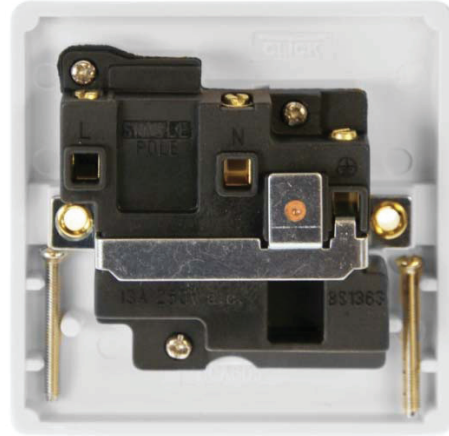

SPECIFICATION SHEET

Product Code CCA605

Description 13A 1 Gang Switched Socket Outlet

General Information	
Dimensions	86mm x 86mm x 9.5mm
Material composition	Front Plate: Urea Terminals: Brass Terminal Screws: Steel and Yellow Passivated Internal Busbars: Formed Press Brass Silver "On-lay" Copper/Brass Contacts
Back Box Depth	25mm – 47mm
Cable Size	4 x 2.5mm ²
Terminal Size	Live: 5mm Neutral: 5mm Earth: 5mm
Switched	Yes
Double Pole	No
Twin Earth	No
Clean Earth	No
Neon	No
Shutters	Yes
Warranty	10 Years Domestic

Standards	BS 1363-2 1995 + A4 :2012
-----------	---------------------------

Additional Information	<p>Ensure that the mains supply is isolated before commencing installation. Bare earth cables must always be covered with appropriate sleeving and wired to the earth terminal.</p> <p>All white moulded accessories are manufactured using Urea Formaldehyde, which has similar inherent properties to antimicrobial additives that inhibit the growth of infectious diseases. All products independently tested achieved a 99.9% kill rate across all four types of the strains of bacteria – MRSA, E-Coli, Salmonella, and Klebsiella Pneumoniae.</p>
------------------------	--