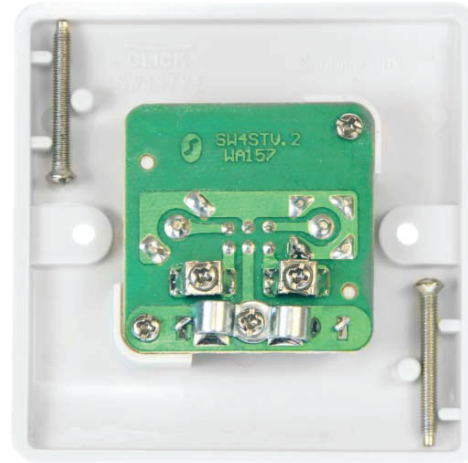

SPECIFICATION SHEET

Product Code CMA157

Description Isolated Satellite and Isolated Coaxial Plate

General Information	
Dimensions	86mm x 86mm x 9.5mm
Material composition	Front Plate: Urea Terminals: Mild Steel
Back Box Depth	16mm – 47mm
Isolated	Yes (Satellite and Coaxial)
Shielded	No
Warranty	20 Years Domestic

Additional Information	
	<p>Isolated outlets will filter out any interference, if a 2 way signal is required, i.e. for use with satellite hard wire extensions, then a non-isolated outlet is required.</p> <p>Ensure that the mains supply is isolated before commencing installation and refer to the circuit diagram supplied with the relevant product. Bare earth cables must always be covered with appropriate sleeving and wired to the earth terminal.</p> <p>All white moulded accessories are manufactured using Urea Formaldehyde, which has similar inherent properties to antimicrobial additives that inhibit the growth of infectious diseases. All products independently tested achieved a 99.9% kill rate across all four types of the strains of bacteria – MRSA, E-Coli, Salmonella, and Klebsiella Pneumoniae.</p>