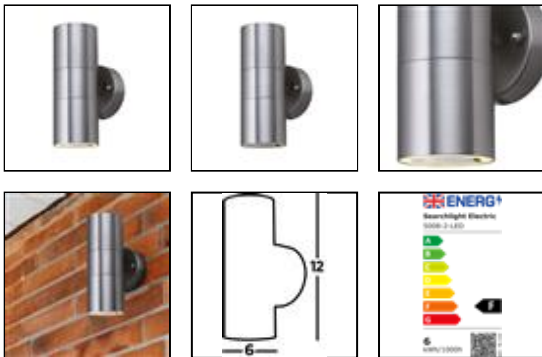

METRO OUTDOOR WALL LIGHT - STAINLESS STEEL METAL & GLASS

Item No. 5008-2-LED

The Metro outdoor wall light is sleek and stylish. The IP44 rated splashproof, cast aluminium fitting has a round wall plate and a long, sleek cylindrical downlighter, with two subtle lights that provide extra brightness for your outdoor areas at night. Lamps not included.

Price

£32.00 excl. tax

DESCRIPTION

The Metro outdoor wall light is sleek and stylish. The IP44 rated splashproof, cast aluminium fitting has a round wall plate and a long, sleek cylindrical downlighter, with two subtle lights that provide extra brightness for your outdoor areas at night. Lamps not included.

SPECIFICATIONS

Total Height (mm) 160

Height (mm)	160
Width (mm)	60
Projection (mm)	90
Net weight	0.5
Lamp Holder Type	GU10
Lamp 1 wattage (w)	35W
Lamp 1 colour temp (k)	-
Dimmable	-
Material	Stainless Steel and Glass
Lamp Included	No
Warranty Period	All Outdoor Lighting - 3 Year Finish Warranty (Excludes costal regions)