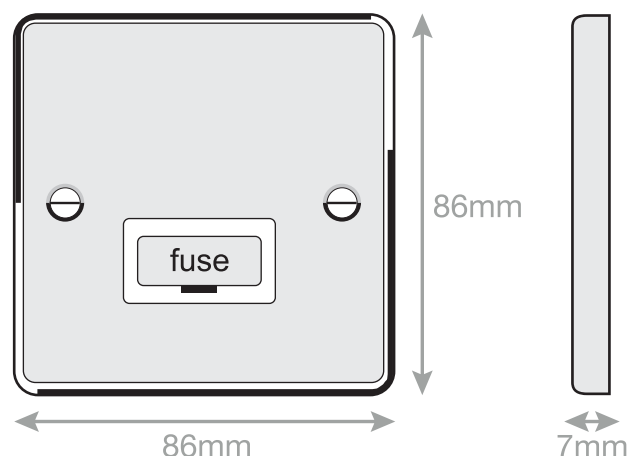

Data Sheet :

7MPRO-127

Intertek

Electrical & Lighting Products

Code	7MPRO-127
Description	Fused Connection Units - 13 amp unswitched
Size	86mm x 86mm (1 gang) 7mm depth
Range	7M-PRO
Colour	Satin chrome white insert
Material	Premium grade steel
Included	M3.5 fixing screws & wiring instructions
Weight	0.19kg
Inner Carton Quantity	10
Inner Carton Weight	1.9kg
Guarantee	5 year plate guarantee
Barcode	5025117001677
Commodity Code	85369085
Standards	BS 1363-4
Notes	<ul style="list-style-type: none"> • ASTA approved • Suitable for hard wired electrical appliances, such as washing machines and dishwashers. They are also used for electrical items that need to be installed on a separate cable from the ring main, for safety and maintenance purposes • Metal fuse cover • Modular and Euro Media products available within the range