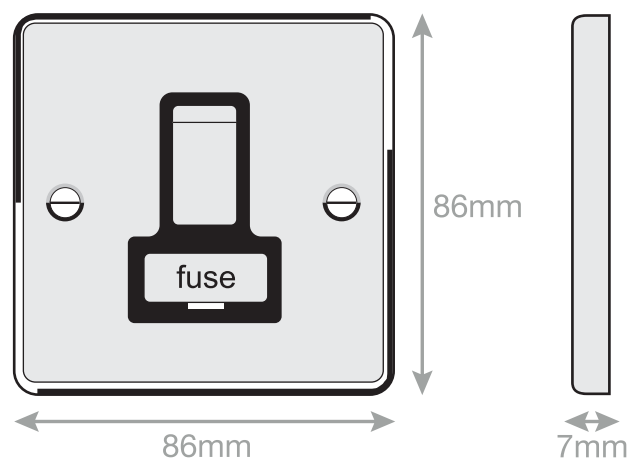

Data Sheet :

7MPRO-228

Intertek

Electrical & Lighting Products

| | |
|------------------------------|---|
| Code | 7MPRO-228 |
| Description | Fused Connection Units - 13 amp DP switched |
| Size | 86mm x 86mm (1 gang) 7mm depth |
| Range | 7M-PRO |
| Colour | Satin chrome black insert |
| Material | Premium grade steel |
| Included | M3.5 fixing screws & wiring instructions |
| Weight | 0.19kg |
| Inner Carton Quantity | 10 |
| Inner Carton Weight | 1.9kg |
| Guarantee | 5 year plate guarantee |
| Barcode | 5025117002209 |
| Commodity Code | 85369085 |
| Standards | BS 1363-4 |
| Notes | <ul style="list-style-type: none"> • ASTA approved • Suitable for hard wired electrical appliances, such as washing machines and dishwashers. They are also used for electrical items that need to be installed on a separate cable from the ring main, for safety and maintenance purposes • Metal fuse cover • Modular and Euro Media products available within the range |