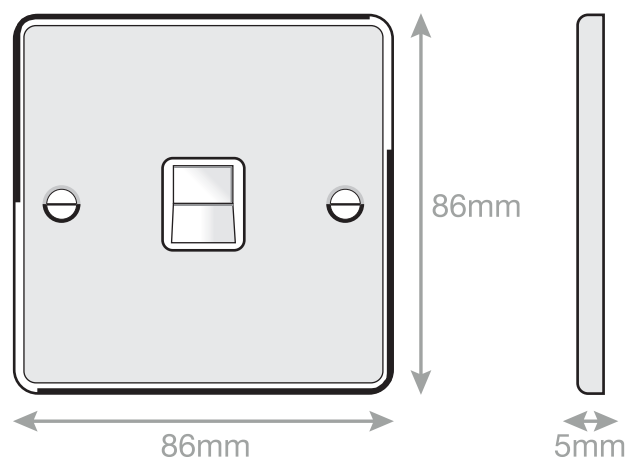

## DSL138

<b>Code</b>	DSL138
<b>Description</b>	1 Gang Master Telephone Socket
<b>Size</b>	86mm x 86mm x 5mm
<b>Range</b>	Selectric 5M
<b>Colour</b>	Satin chrome with white insert
<b>Material</b>	Premium grade steel
<b>Included</b>	M3.5 fixing screws & wiring instructions
<b>Weight</b>	0.13kg
<b>Inner Carton Quantity</b>	10
<b>Inner Carton Weight</b>	1.3kg
<b>Guarantee</b>	5 year plate guarantee
<b>Barcode</b>	5025117981382
<b>Commodity Code</b>	85369085
<b>Standards</b>	BS 6312-2-2 & BS EN 50173-1
<b>Notes</b>	<ul style="list-style-type: none"><li>• Intended for use as the first socket outlet on a direct exchange line as the primary Network Terminal Point</li><li>• Minimum backing box depth required: 25mm</li></ul>