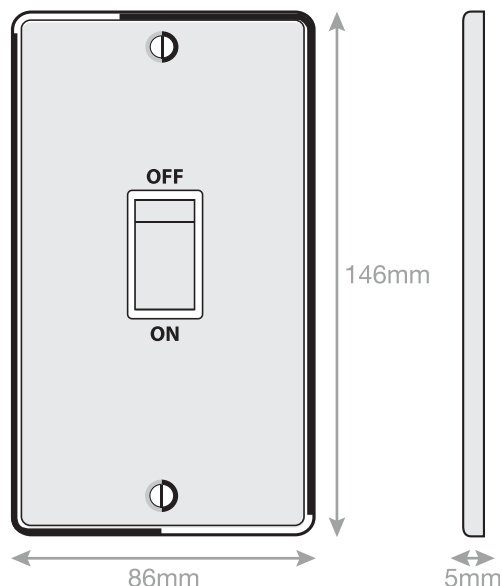

Data Sheet : DSL148

Code	DSL148
Description	45 Amp DP Switch - 2 Gang Plate
Size	86mm x 146mm x 5mm
Range	Selectric 5M
Colour	Satin chrome, white insert & matching metal rocker
Material	Premium grade steel
Included	M3.5 fixing screws & wiring instructions
Weight	0.29kg
Inner Carton Quantity	5
Inner Carton Weight	1.45kg
Guarantee	5 year plate guarantee
Barcode	5025117994016
Commodity Code	85369085
Standards	BS EN 60669-1
Notes	<ul style="list-style-type: none"> • Suitable for the switching of domestic, commercial and industrial appliances where a higher current ratings is required, i.e. cookers, heater units etc • Cable clamp located on the inside of plate • Minimum backing box depth required: 35mm