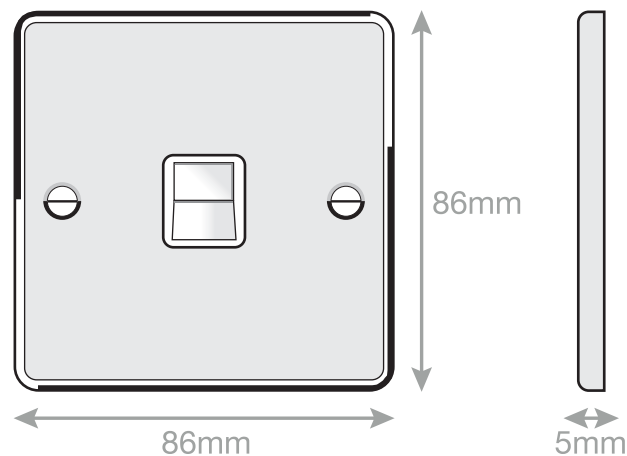

Data Sheet :

DSL338

Code	DSL338
Description	1 Gang Master Telephone Socket
Size	86mm x 86mm x 5mm
Range	Selectric 5M
Colour	Polished chrome with white insert
Material	Premium grade steel
Included	M3.5 fixing screws & wiring instructions
Weight	0.13kg
Inner Carton Quantity	10
Inner Carton Weight	1.3kg
Guarantee	5 year plate guarantee
Barcode	5025117983386
Commodity Code	85369085
Standards	BS 6312-2-2 & BS EN 50173-1
Notes	<ul style="list-style-type: none">• Intended for use as the first socket outlet on a direct exchange line as the primary Network Terminal Point• Minimum backing box depth required: 25mm