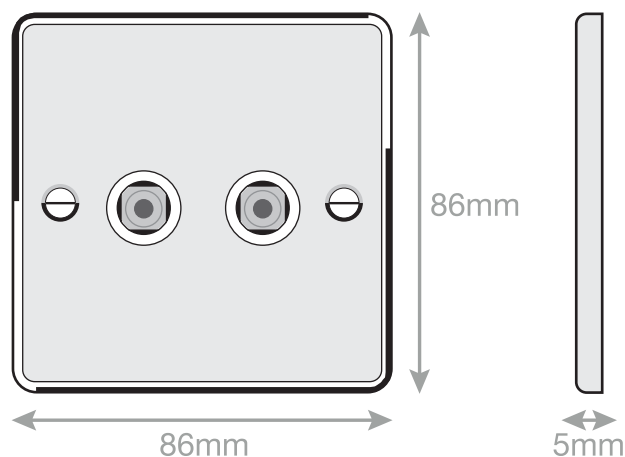

## DSL345

<b>Code</b>	DSL345
<b>Description</b>	2 Gang F-Type Satellite Socket
<b>Size</b>	86mm x 86mm x 5mm
<b>Range</b>	Selectric 5M
<b>Colour</b>	Polished chrome with white insert
<b>Material</b>	Premium grade steel
<b>Included</b>	M3.5 fixing screws & wiring instructions
<b>Weight</b>	0.14kg
<b>Inner Carton Quantity</b>	10
<b>Inner Carton Weight</b>	1.4kg
<b>Guarantee</b>	5 year plate guarantee
<b>Barcode</b>	5025117983454
<b>Commodity Code</b>	85369085
<b>Standards</b>	BS 3041-7
<b>Notes</b>	<ul style="list-style-type: none"><li>• Suitable for TV / FM &amp; Cable connections</li><li>• Minimum backing box depth required: 25mm</li></ul>