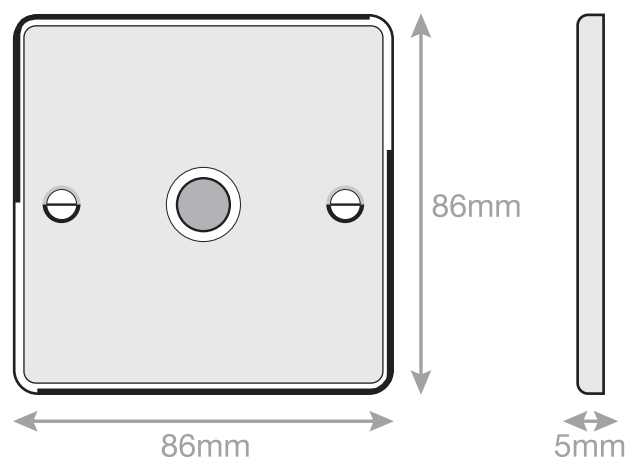

Data Sheet :

DSL346

Code	DSL346
Description	Cable Outlets / Connectors - 20 amp with centre and side entry
Size	86mm x 86mm (1 gang) 5mm depth
Range	5M
Colour	Polished chrome white insert
Material	Premium grade steel
Included	M3.5 fixing screws & wiring instructions
Weight	0.15kg
Inner Carton Quantity	10
Inner Carton Weight	1.5kg
Guarantee	5 year plate guarantee
Barcode	5025117980811
Commodity Code	85369085
Standards	BS 5733
Notes	<ul style="list-style-type: none">• Suitable for connecting flexes to appliances such as towel rails, etc.• Modular and Euro Media products available within the range