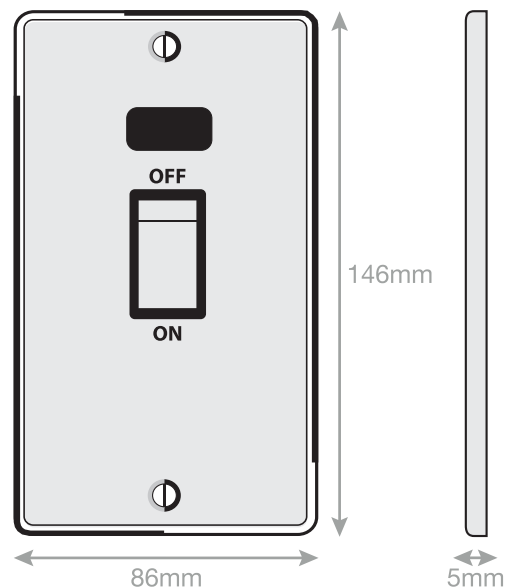

Data Sheet : DSL418

Code	DSL418
Description	45 Amp DP Switch with Neon - 2 Gang Plate
Size	86mm x 146mm x 5mm
Range	Selectric 5M
Colour	Black nickel with black insert & matching metal rocker
Material	Premium grade steel
Included	M3.5 fixing screws & wiring instructions
Weight	0.29kg
Inner Carton Quantity	5
Inner Carton Weight	1.45kg
Guarantee	5 year plate guarantee
Barcode	5025117984185
Commodity Code	85369085
Standards	BS EN 60669-1
Notes	<ul style="list-style-type: none">• Suitable for the switching of domestic, commercial and industrial appliances where a higher current ratings is required, i.e. cookers, heater units etc• Cable clamp located on the inside of plate• Minimum backing box depth required: 35mm