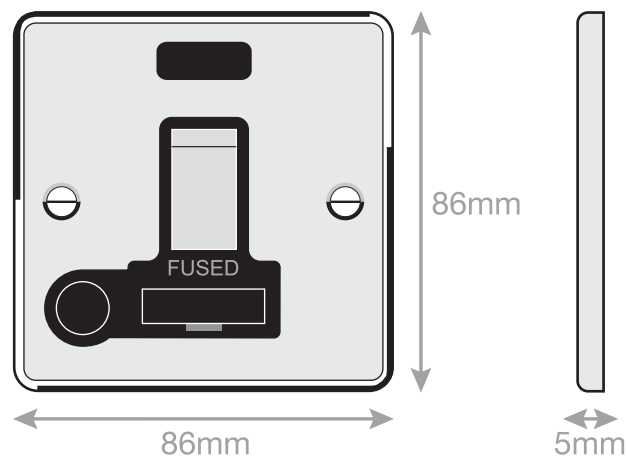

Data Sheet : DSL430

Intertek

Electrical & Lighting Products

Code	DSL430
Description	13 Amp Fused Connection Unit with Neon & Flex Outlet DP – Switched
Size	86mm x 86mm x 5mm
Range	Selectric 5M
Colour	Black nickel with black insert & matching metal rocker
Material	Premium grade steel
Included	M3.5 fixing screws & wiring instructions
Weight	0.18kg
Inner Carton Quantity	10
Inner Carton Weight	1.8kg
Guarantee	5 year plate guarantee
Barcode	5025117984307
Commodity Code	85369085
Standards	BS 1363-4
Notes	<ul style="list-style-type: none"> • ASTA approved • Suitable for hard wired electrical appliances, such as washing machines and dishwashers. They are also used for electrical items that need to be installed on a separate cable from the ring main, for safety and maintenance purposes • Minimum backing box depth required: 25mm