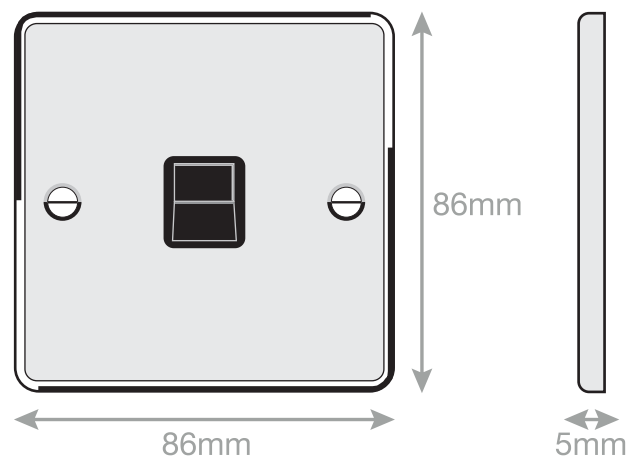

Data Sheet : DSL438

Code	DSL438
Description	1 Gang Master Telephone Socket
Size	86mm x 86mm x 5mm
Range	Selectric 5M
Colour	Black nickel with black insert
Material	Premium grade steel
Included	M3.5 fixing screws & wiring instructions
Weight	0.13kg
Inner Carton Quantity	10
Inner Carton Weight	1.3kg
Guarantee	5 year plate guarantee
Barcode	5025117984383
Commodity Code	85369085
Standards	BS 6312-2-2 & BS EN 50173-1
Notes	<ul style="list-style-type: none">• Intended for use as the first socket outlet on a direct exchange line as the primary Network Terminal Point• Minimum backing box depth required: 25mm