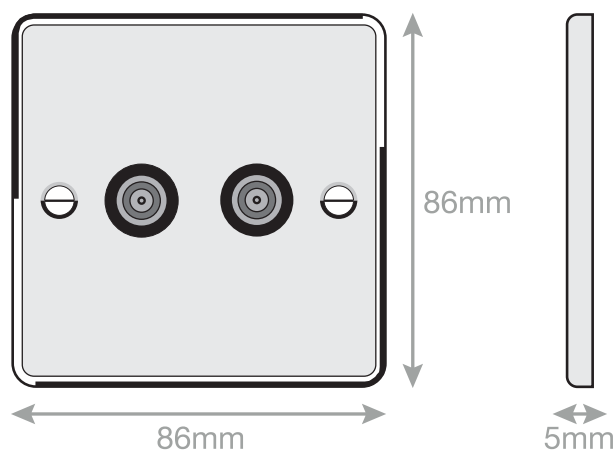

Data Sheet :

DSL445

Code	DSL445
Description	2 Gang F-Type Satellite Socket
Size	86mm x 86mm x 5mm
Range	Selectric 5M
Colour	Black nickel with black insert
Material	Premium grade steel
Included	M3.5 fixing screws & wiring instructions
Weight	0.14kg
Inner Carton Quantity	10
Inner Carton Weight	1.4kg
Guarantee	5 year plate guarantee
Barcode	5025117984451
Commodity Code	85369085
Standards	BS 3041-7
Notes	<ul style="list-style-type: none">• Suitable for TV / FM & Cable connections• Minimum backing box depth required: 25mm