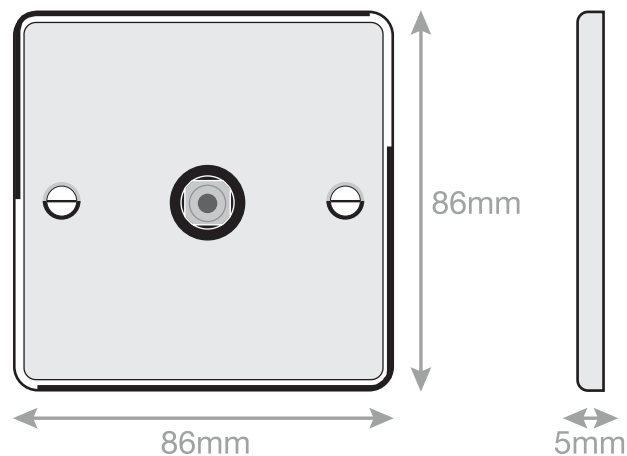

Data Sheet : DSL635

Code	DSL635
Description	1 Gang F-Type Satellite Socket
Size	86mm x 86mm x 5mm
Range	Selectric 5M
Colour	Antique brass with black insert
Material	Premium grade steel
Included	M3.5 fixing screws & wiring instructions
Weight	0.13kg
Inner Carton Quantity	10
Inner Carton Weight	1.3kg
Guarantee	5 year plate guarantee
Barcode	5025117976357
Commodity Code	85369085
Standards	BS 3041-7
Notes	<ul style="list-style-type: none">• Suitable for TV / FM & Cable connections• Minimum backing box depth required: 25mm