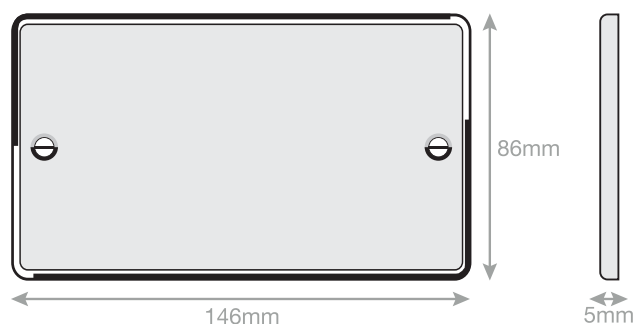

# Data Sheet : DSL843

<b>Code</b>	DSL843
<b>Description</b>	2 Gang Blanking Plate
<b>Size</b>	146mm x 86mm x 5mm
<b>Range</b>	Selectric 5M
<b>Colour</b>	Satin brass
<b>Material</b>	Premium grade steel
<b>Included</b>	M3.5 fixing screws
<b>Weight</b>	0.16kg
<b>Inner Carton Quantity</b>	5
<b>Inner Carton Weight</b>	0.8kg
<b>Guarantee</b>	5 year plate guarantee
<b>Barcode</b>	5025117978436
<b>Commodity Code</b>	85369085
<b>Standards</b>	BS 5733
<b>Notes</b>	<ul style="list-style-type: none"><li>• Provides an easy solution for electrical outlets that are no longer in use</li><li>• Minimum backing box depth required: 25mm</li></ul>