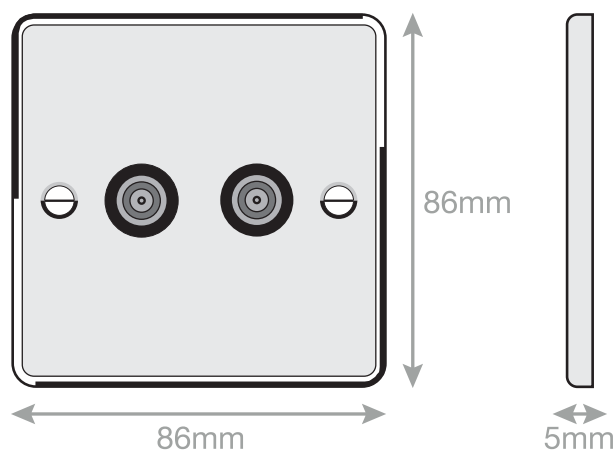

# Data Sheet : DSL845

<b>Code</b>	DSL845
<b>Description</b>	2 Gang F-Type Satellite Socket
<b>Size</b>	86mm x 86mm x 5mm
<b>Range</b>	Selectric 5M
<b>Colour</b>	Satin brass with black insert
<b>Material</b>	Premium grade steel
<b>Included</b>	M3.5 fixing screws & wiring instructions
<b>Weight</b>	0.14kg
<b>Inner Carton Quantity</b>	10
<b>Inner Carton Weight</b>	1.4kg
<b>Guarantee</b>	5 year plate guarantee
<b>Barcode</b>	5025117978450
<b>Commodity Code</b>	85369085
<b>Standards</b>	BS 3041-7
<b>Notes</b>	<ul style="list-style-type: none"><li>• Suitable for TV / FM &amp; Cable connections</li><li>• Minimum backing box depth required: 25mm</li></ul>