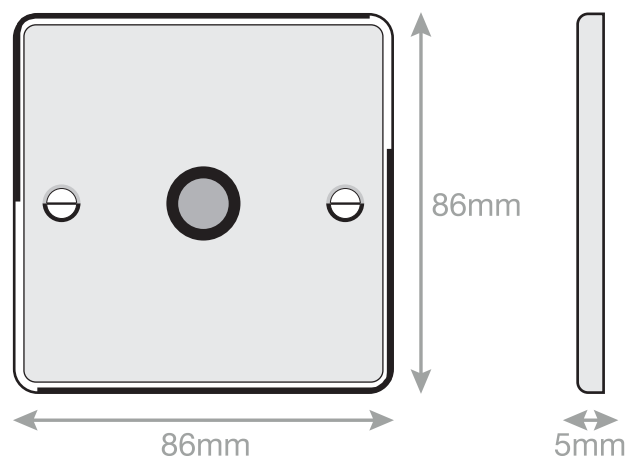

Data Sheet : DSL846

Code	DSL846
Description	20 Amp Cable Outlet with Centre Entry
Size	86mm x 86mm x 5mm
Range	Selectric 5M
Colour	Satin brass with black insert
Material	Premium grade steel
Included	M3.5 fixing screws & wiring instructions
Weight	0.15kg
Inner Carton Quantity	10
Inner Carton Weight	1.5kg
Guarantee	5 year plate guarantee
Barcode	5025117980866
Commodity Code	85369085
Standards	BS 5733
Notes	<ul style="list-style-type: none">• Cable clamp on inside of plate• Suitable for connecting flexes to appliances such as towel rails, etc.• Minimum backing box depth required: 25mm